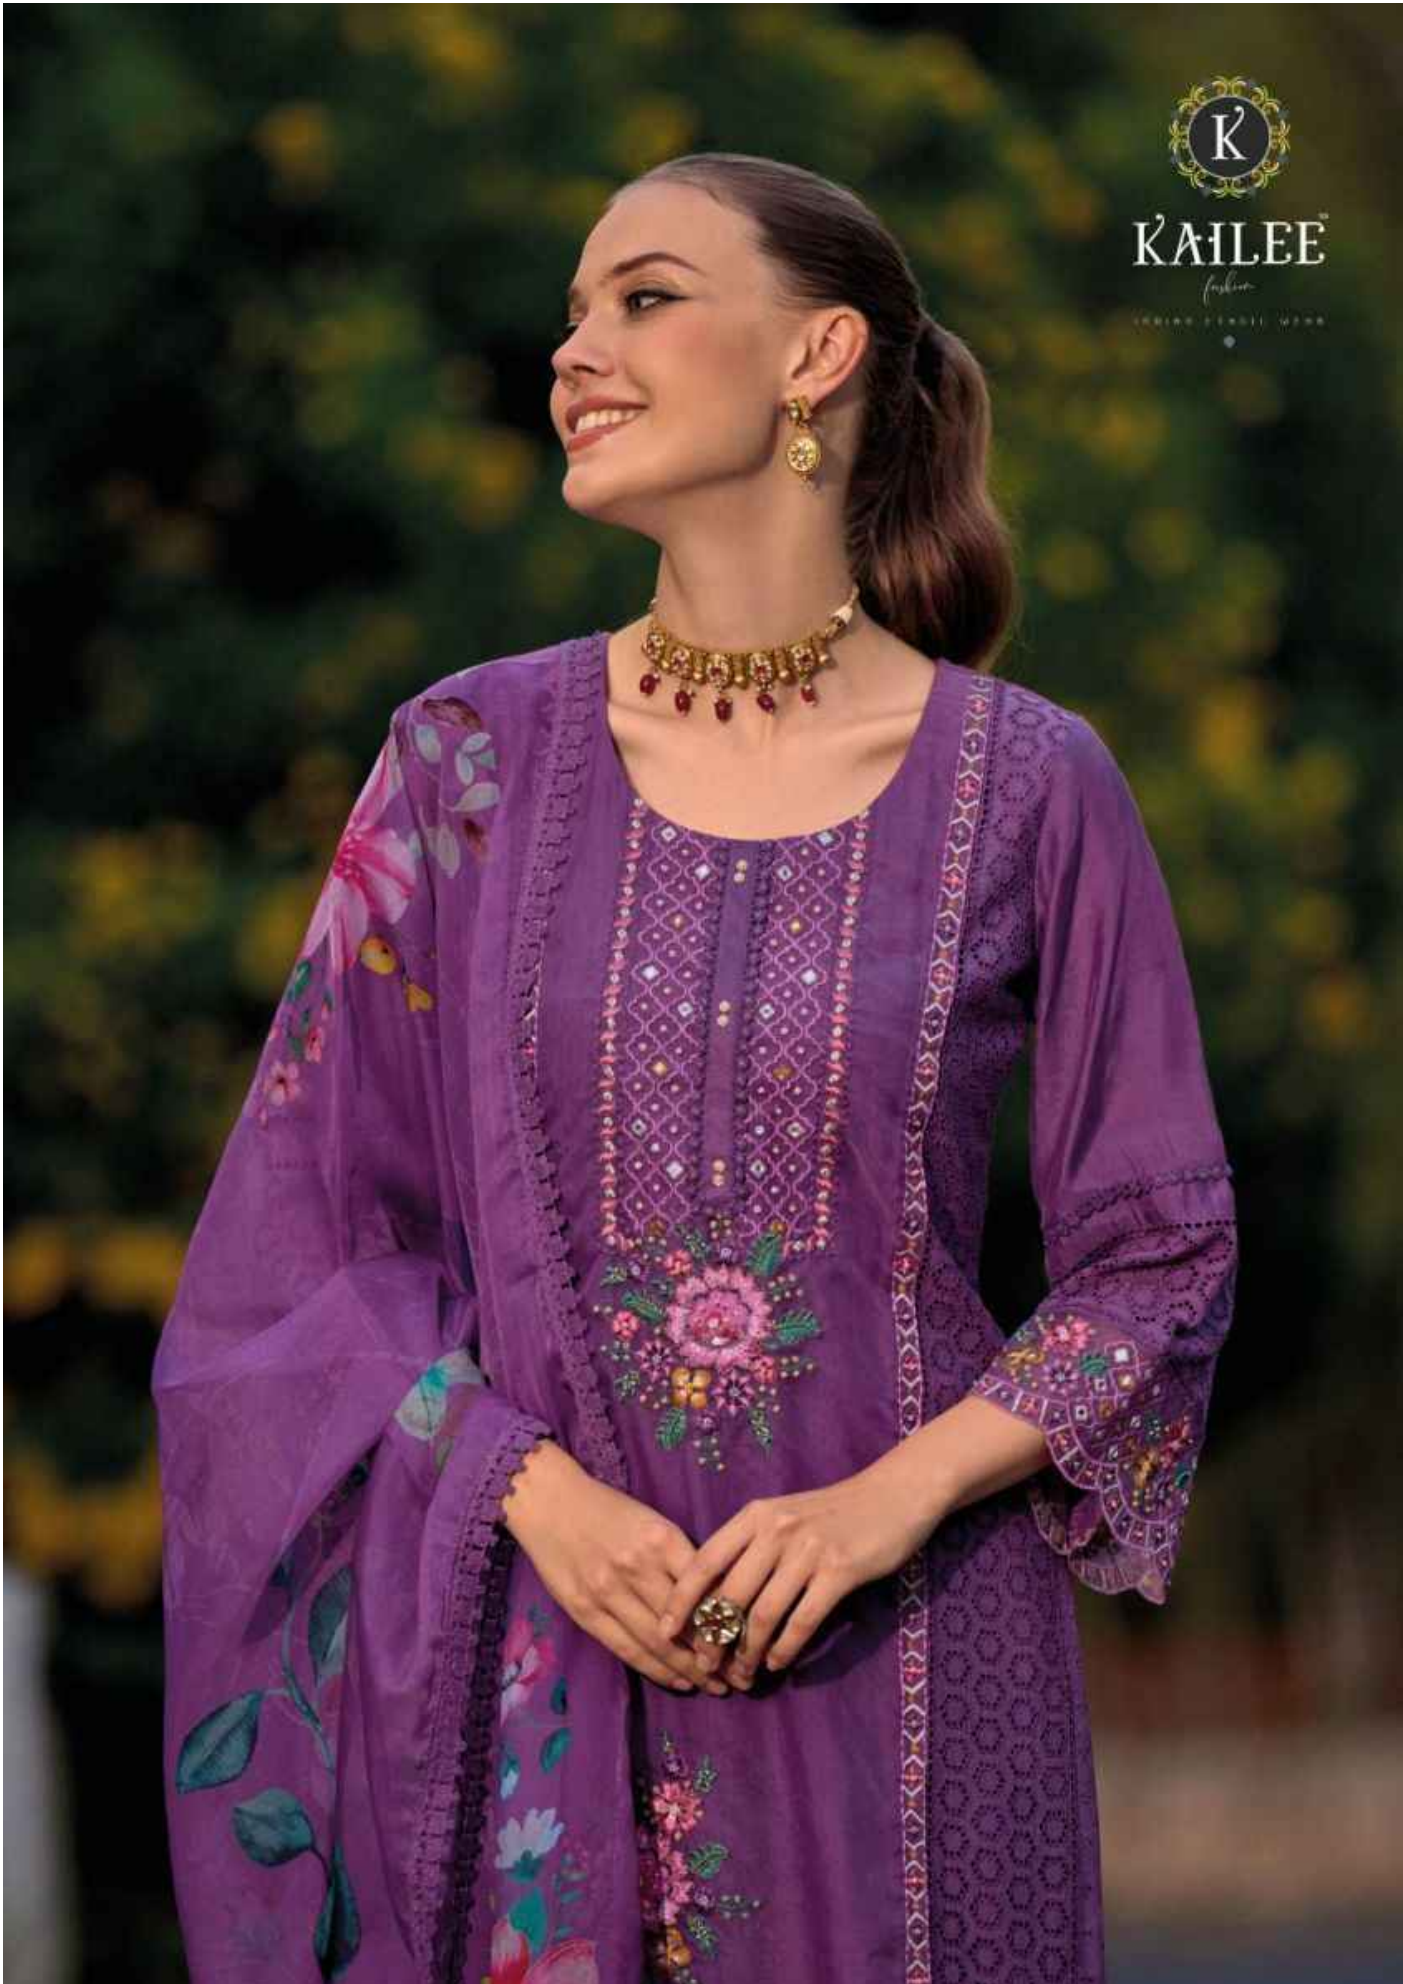

KAILEE™

fashion

DESIGNER FASHION WEAR