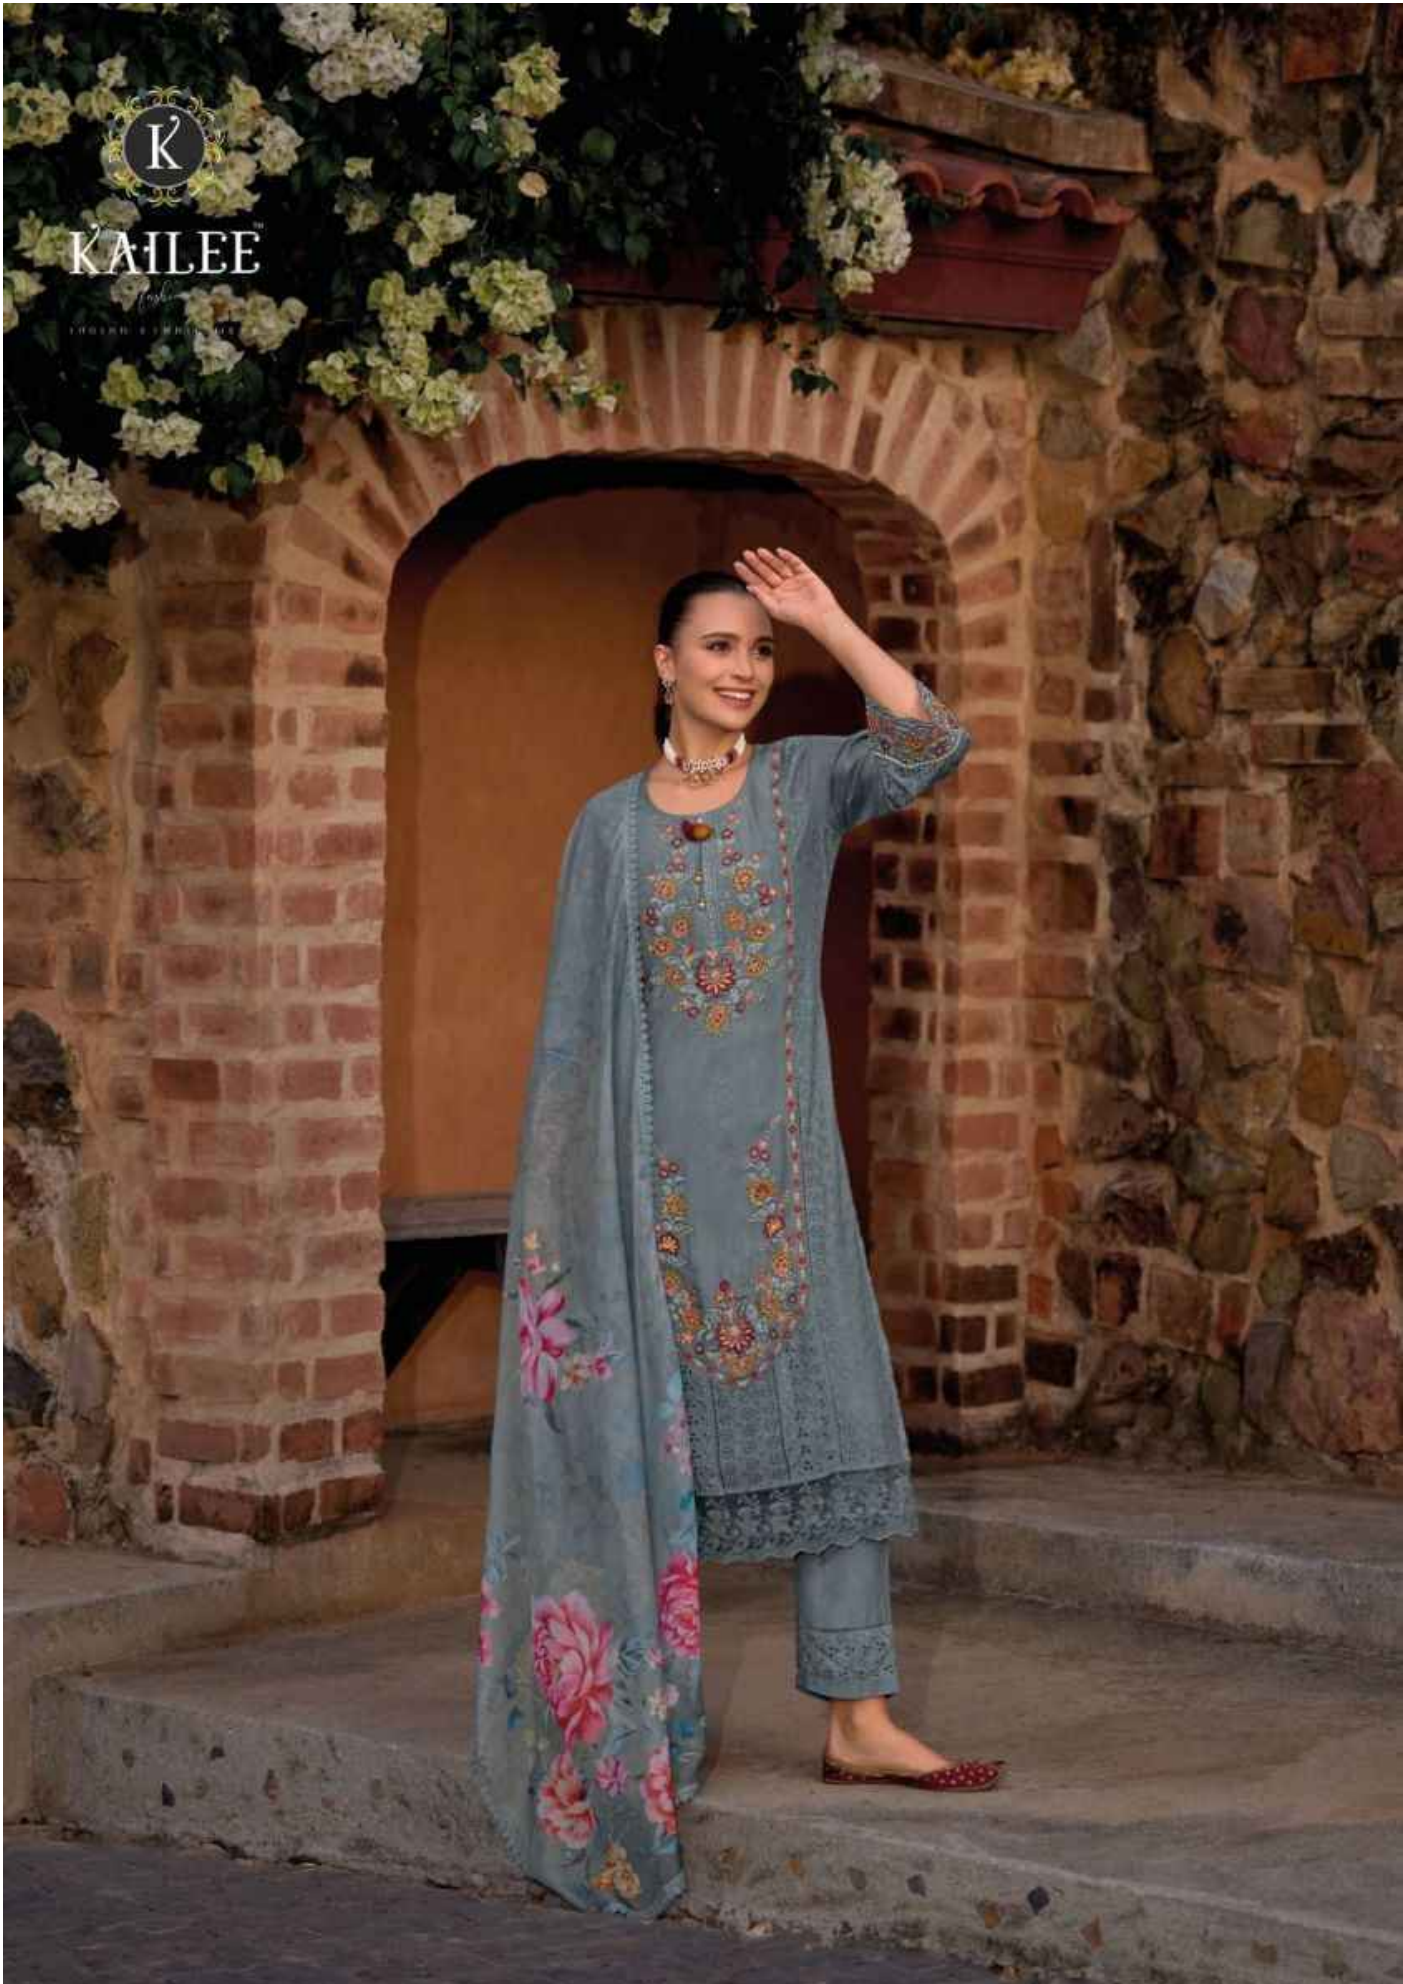

KAILEE™

by

TRISHA K. SINGH