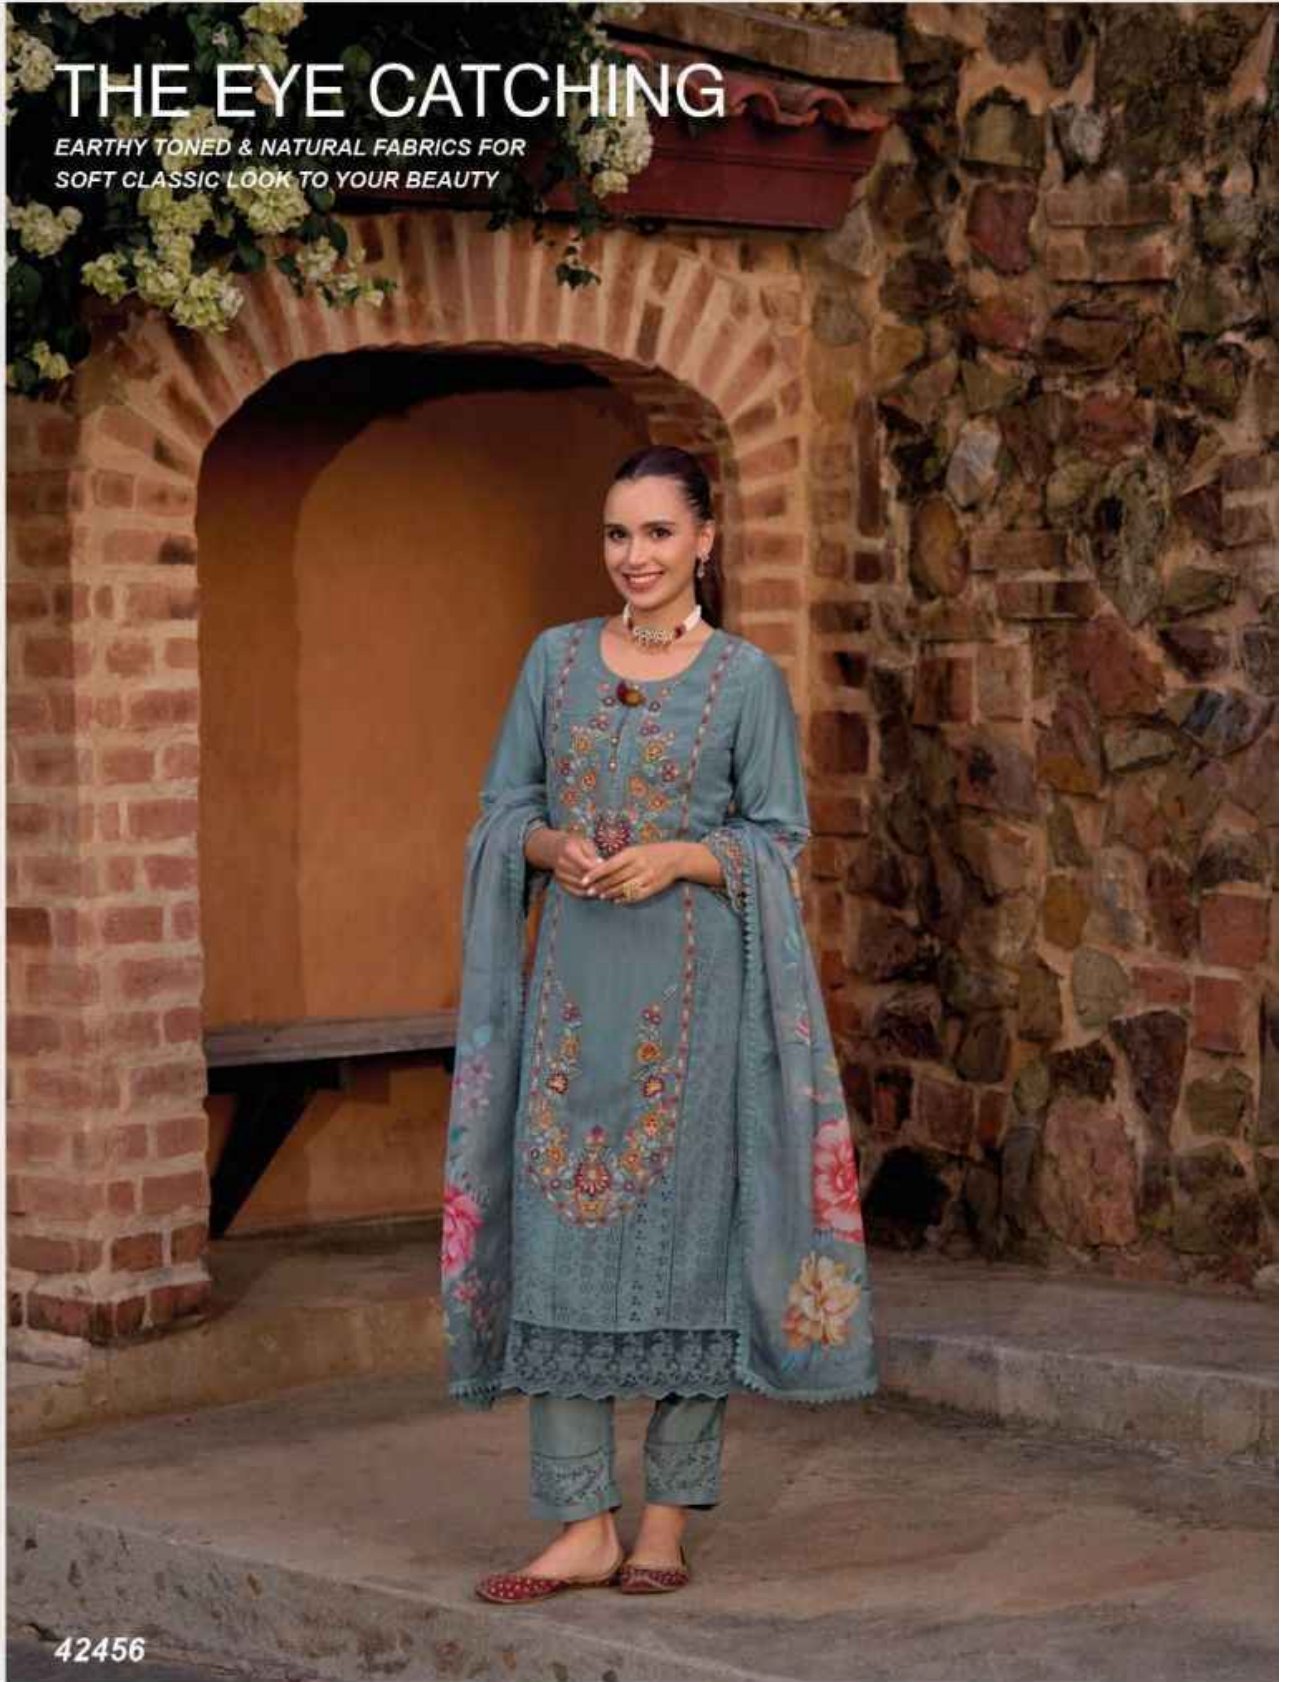

THE EYE CATCHING

*EARTHY TONED & NATURAL FABRICS FOR
SOFT CLASSIC LOOK TO YOUR BEAUTY*

42456