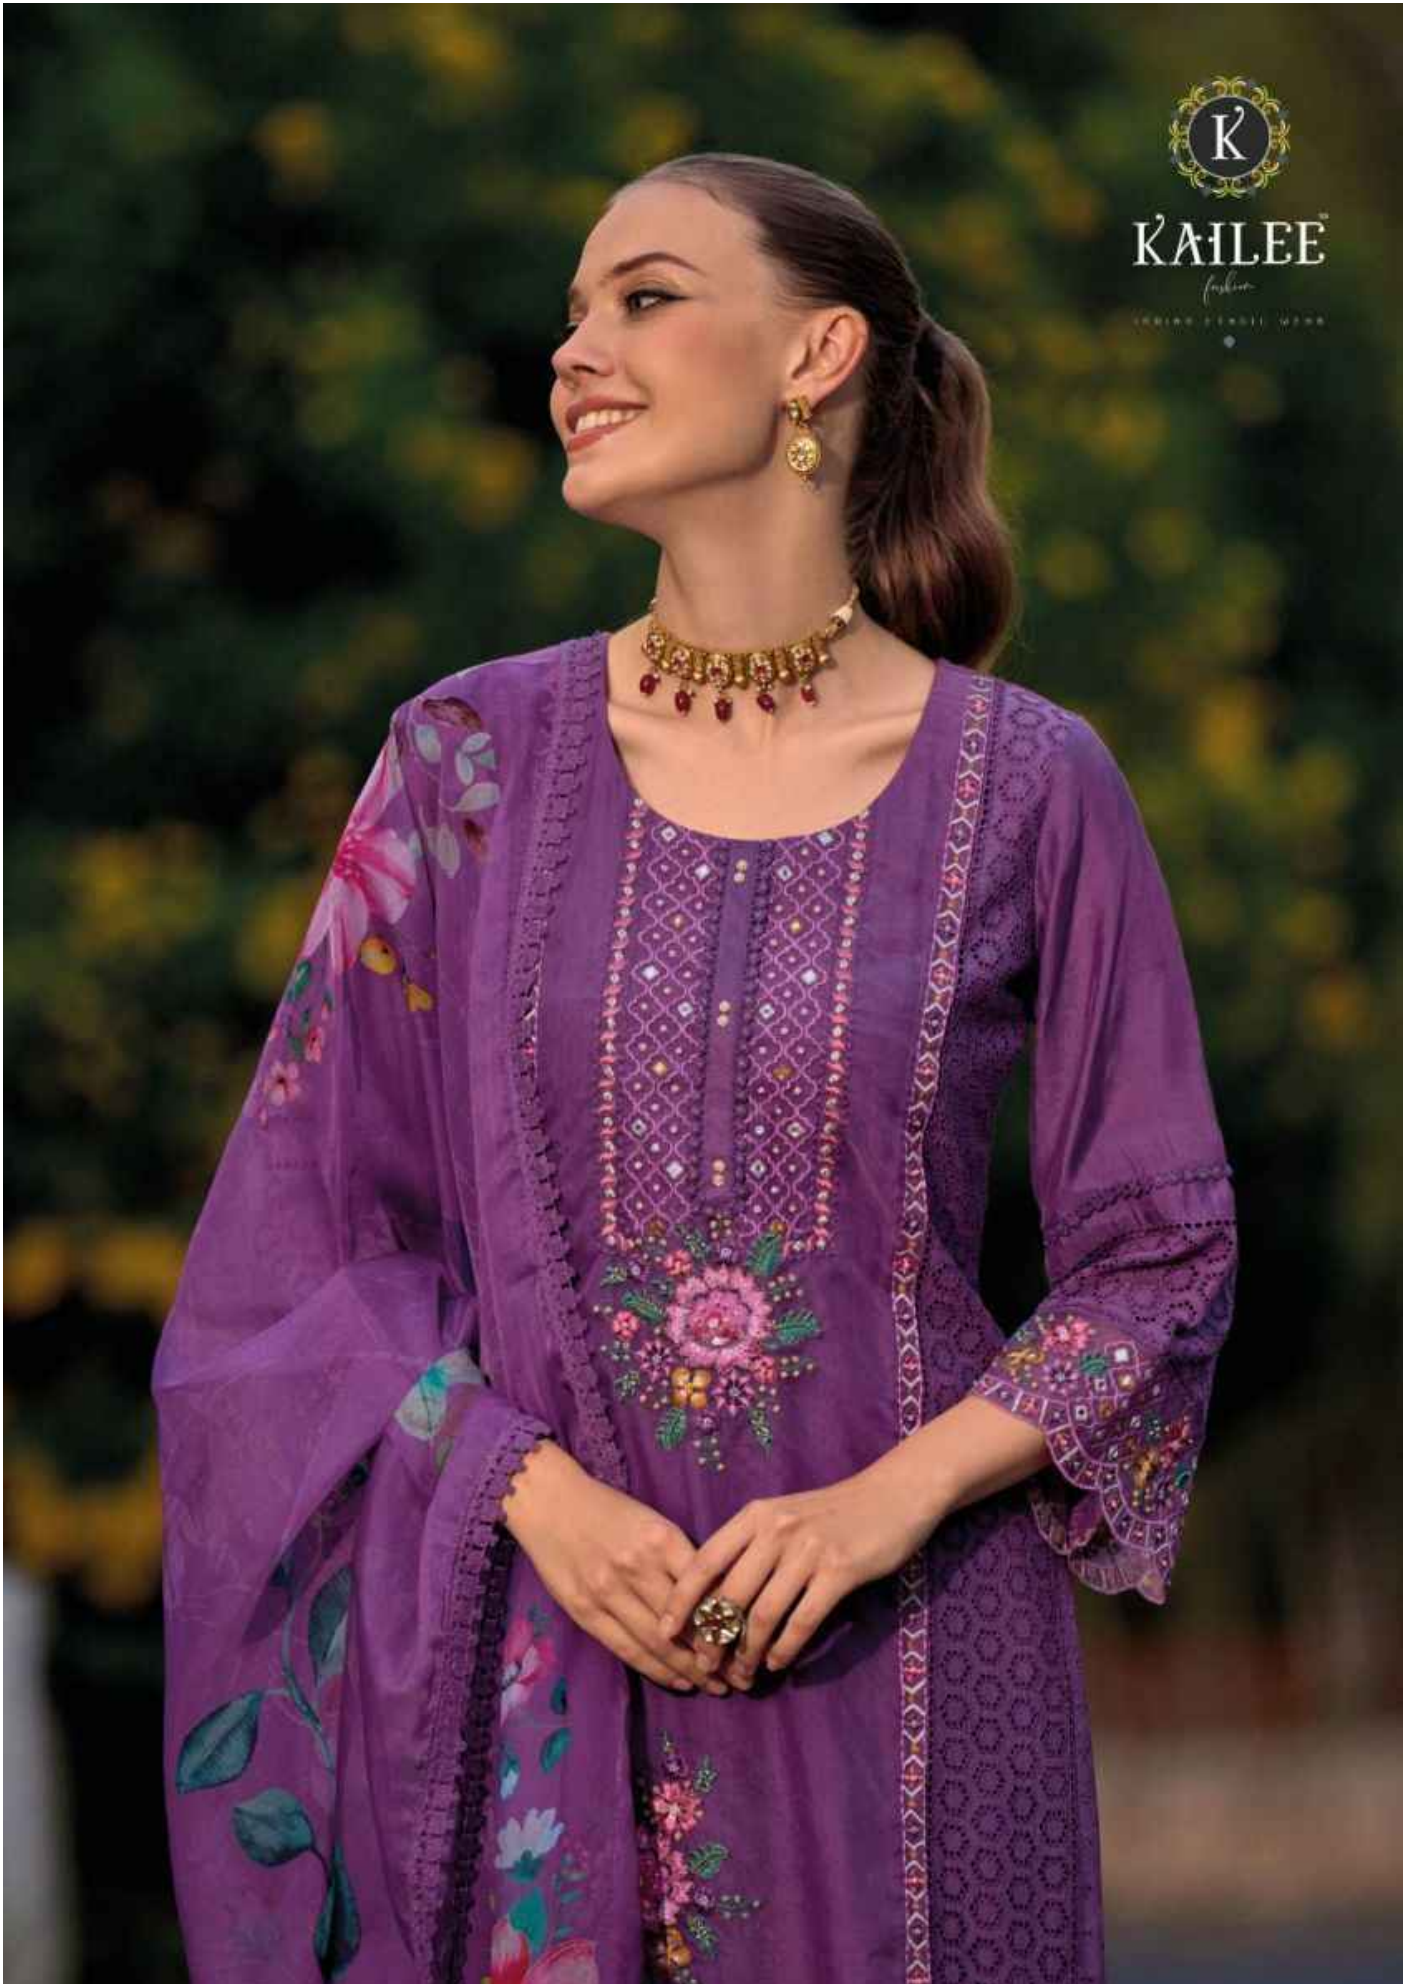

KAILEE[™]

fashion

DESIGNER FASHION WEAR

KAILEE

www.kailee.com

42451

42452

42453

K'ALEE™

fashion

TRADITIONAL EMBROIDERED WEAR

42452

THE EYE CATCHING

*EARTHY TONED & NATURAL FABRICS FOR
SOFT CLASSIC LOOK TO YOUR BEAUTY*

42455

STYLISH ELEGANCE