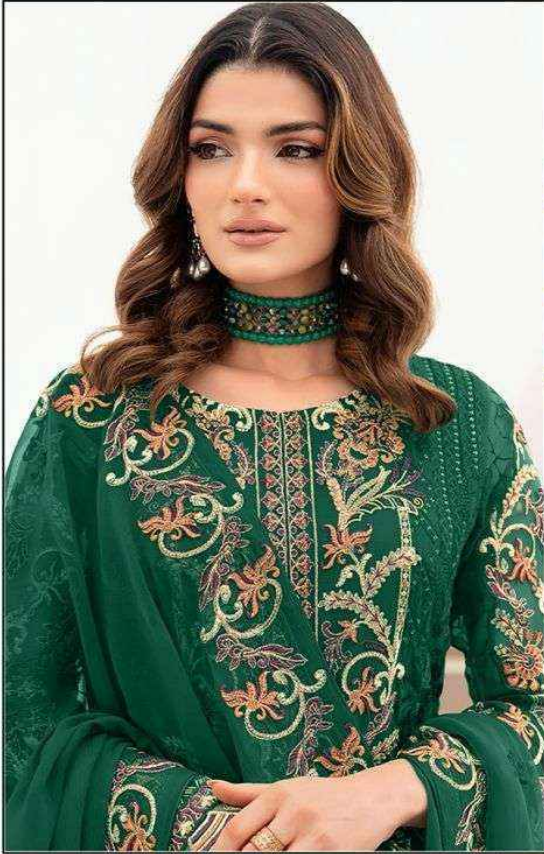

AL[®]K

AL KHUSHBU[®]

AADILA

VOL-2

ALK[®]

AL KHUSHBU[®]

AADILA

VOL-2

ALK D.No.5056-A

TOP

FOX GEORGETTE
WITH EMBROIDERY

BOTTOM-INNER

DULL SANTOON

DUPATTA

NAZMIN
WITH EMBROIDERY

ALK
AL KHUSHBU
AADILA
VOL-2

ALK D.No.5056-A
TOP
FOX GEORGETTE
WITH EMBROIDERY
BOTTOM-INNER
OULL SANTOON
DUP
WITH

ALK
AL KHUSHBU
AADILA
VOL-2

ALK D.No.5056-A
TOP
FOX GEORGETTE
WITH EMBROIDERY
BOTTOM-INNER
DULL SANTOON
DUPATTI
NA
WITH E

ALK[®]

AL KHUSHBU[®]

AADILA

VOL-2

ALK D.No.5056-B

TOP

FOX GEORGETTE
WITH EMBROIDERY

BOTTOM-INNER