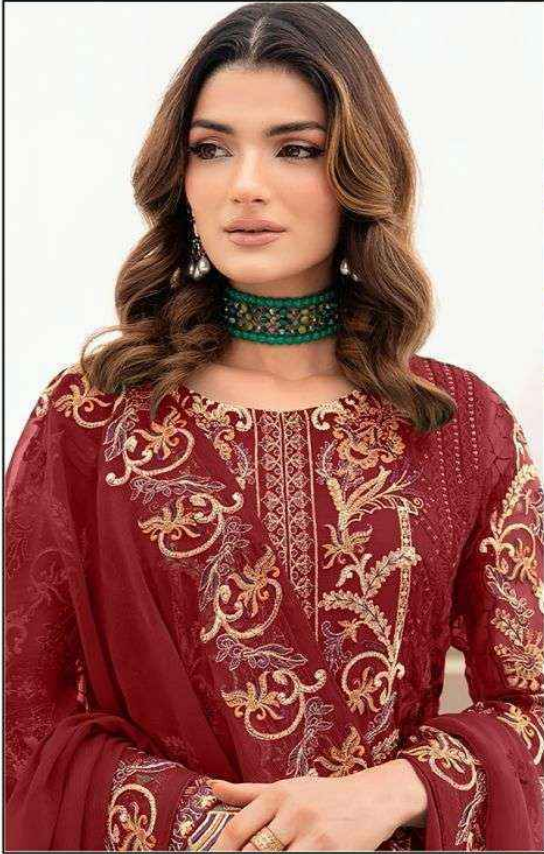

ALK D.No.5056-B

TOP
FOX GEORGETTE
WITH EMBROIDERY

BOTTOM-INNER
DULL SANTOON

DUPATTA
NAZMINI
WITH EMBROIDERY

ALK[®]

AL KHUSHBU[®]

AADILA

VOL-2