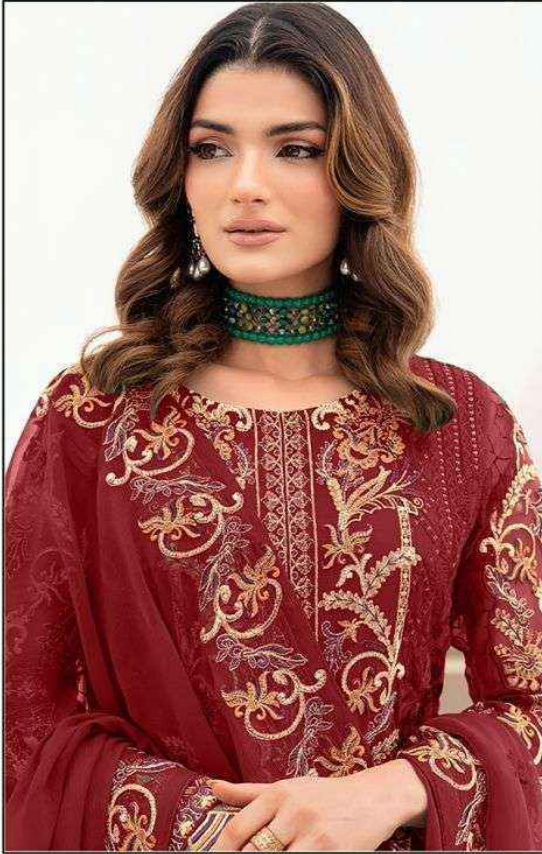

ALK D.No.5056-B

TOP
FOX GEORGETTE
WITH EMBROIDERY

BOTTOM-INNER
DULL SANTOON

DUPATTA
NAZMINI
WITH EMBROIDERY

ALK[®]

AL KHUSHBU[®]

AADILA

VOL-2