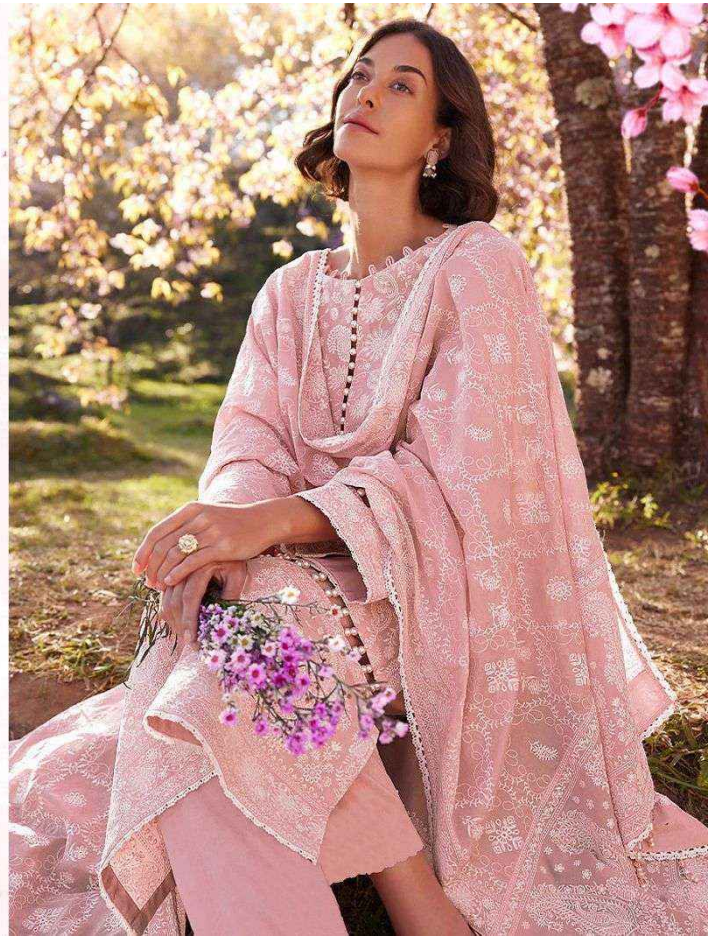

Serena
Pakistani Suits
A BRAND BY MEGHA EXPORT
D.NO.56005

The collage on the right side of the advertisement features three distinct images. The top-left image is a smaller version of the full-length model shot. The top-right image provides a close-up view of the lower portion of the outfit, highlighting the intricate embroidery on the trousers and the hem of the kurta. The bottom-right image is a close-up of the woman's hands, showcasing several ornate rings and bangles. The entire collage is set against a light pink background with a subtle floral pattern.