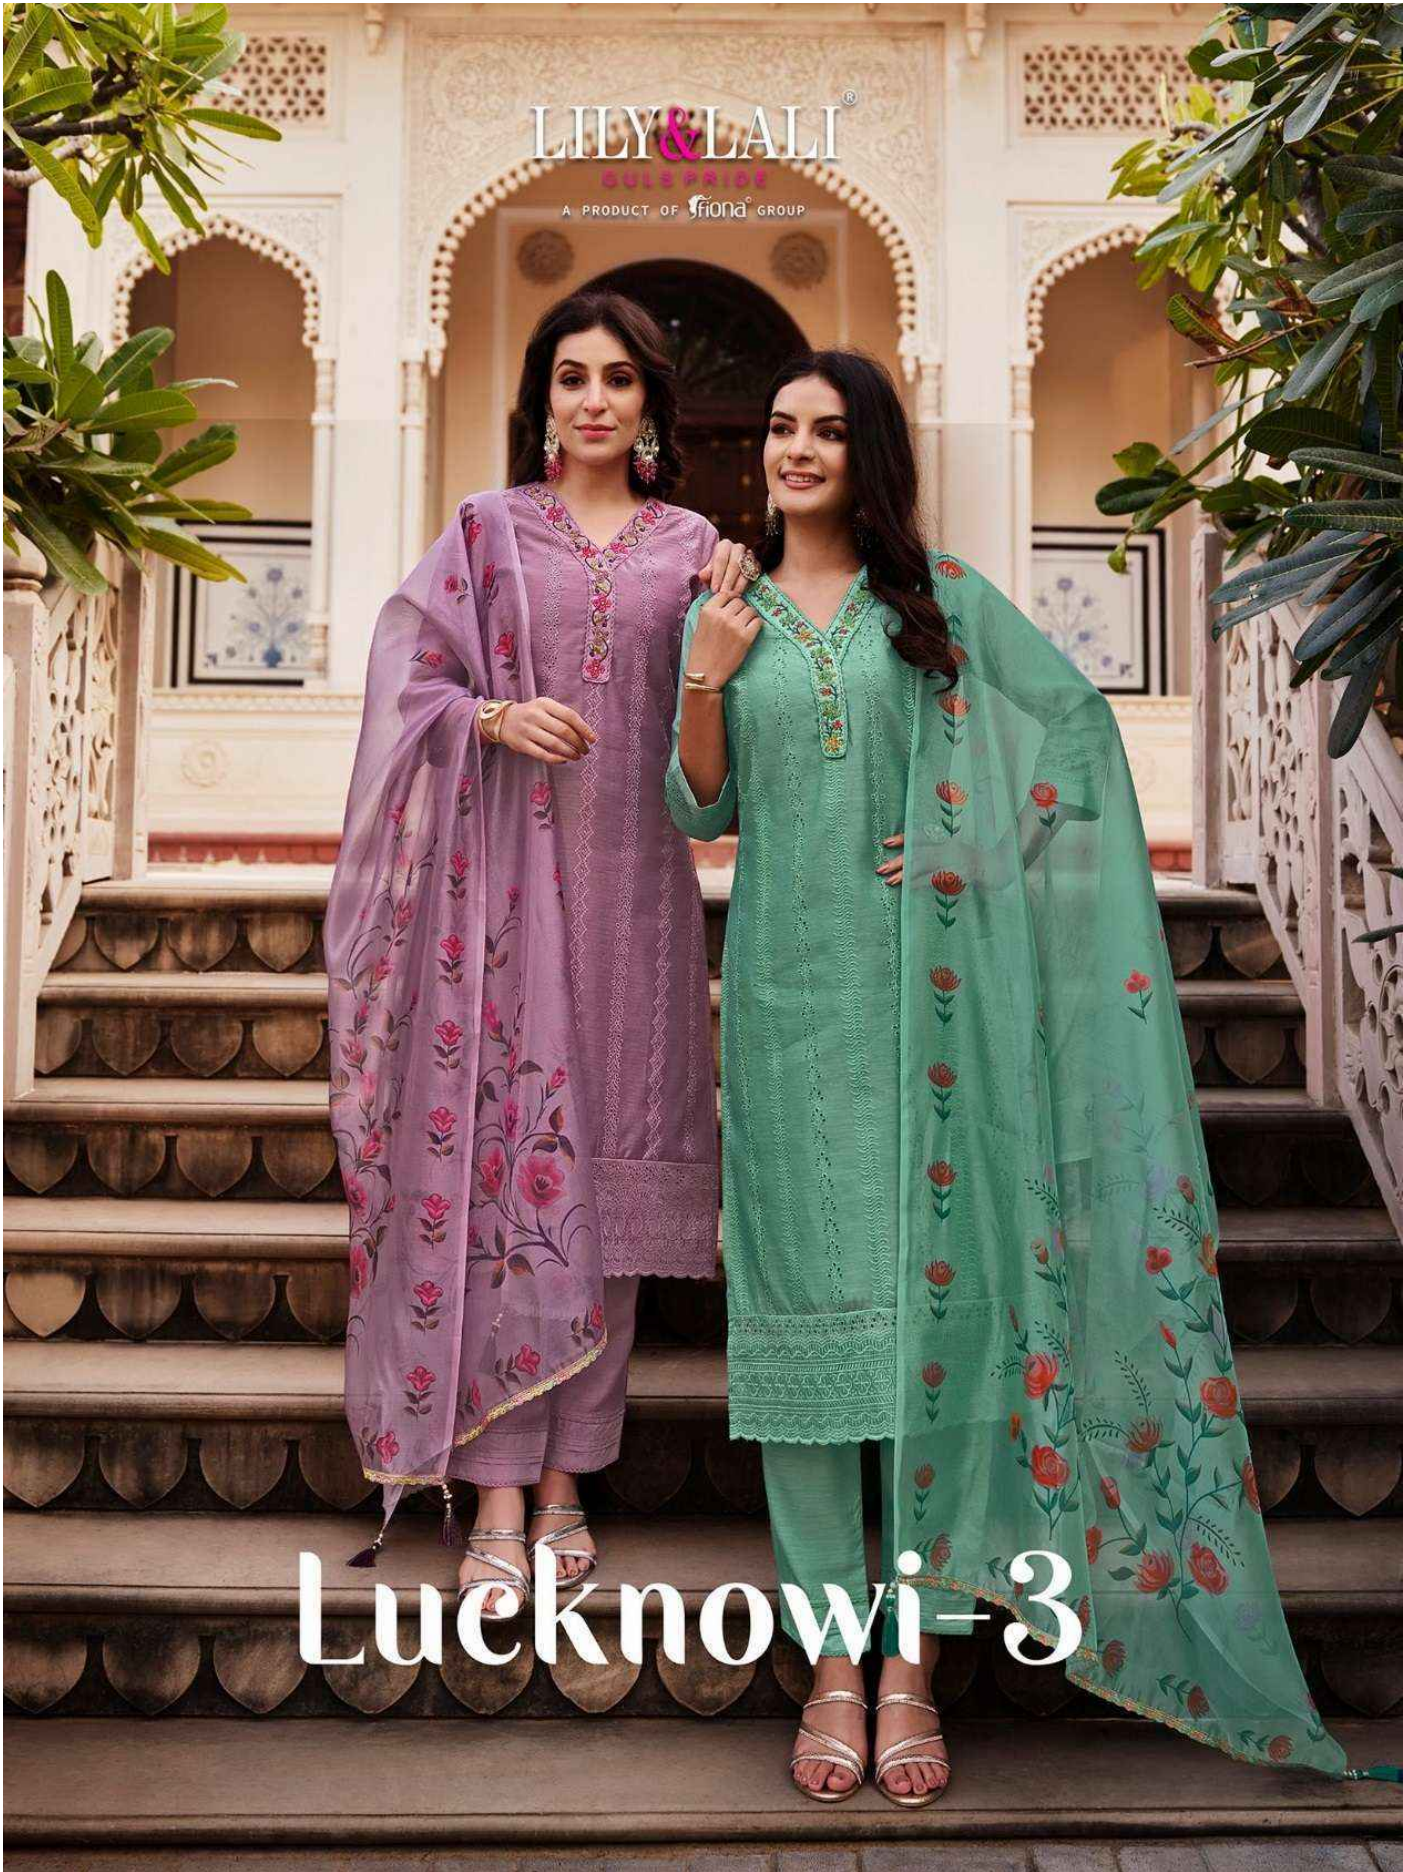

LILY & LALI®
GULSPRIDE
A PRODUCT OF Sriana® GROUP

Lucknowi-3