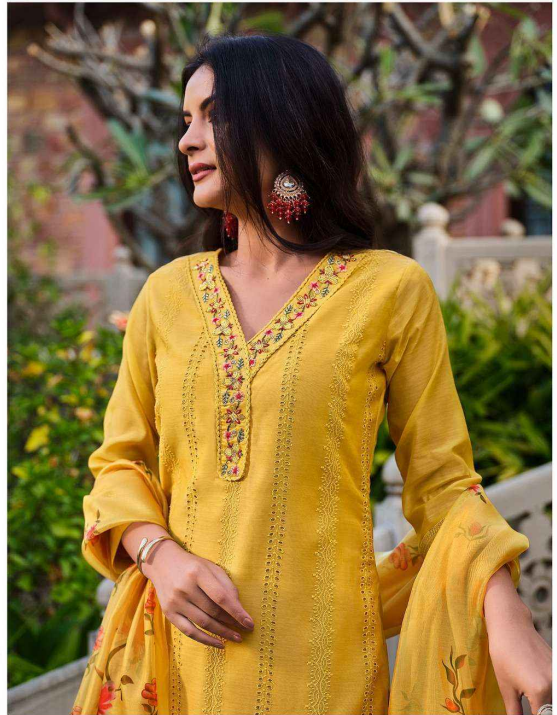

LILY&LALI®
GULS PRIDE
A PRODUCT OF FORTIS GROUP