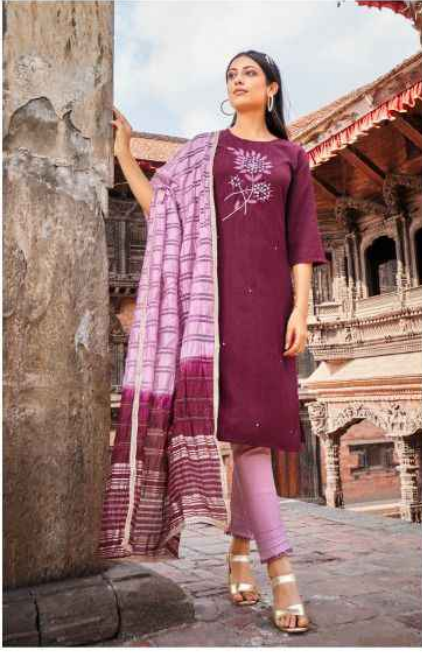

YOU | SAMARA

BE-YOU-TIFUL
By WANNA Looks

YOU
BE-YOU-TIFUL

YOU
BE-YOU-TIFUL

2104 | Attractive embroidery work with beautiful contrast color makes the outfit more attractive.

YOU
BE-YOU-TIFUL

Beautiful color with great design sequence work that makes everyone look at you. | 2105

YOU
BE-YOU-TIFUL

2101

2102

2103

2104

2105

2106

YOU
BE-YOU-TIFUL