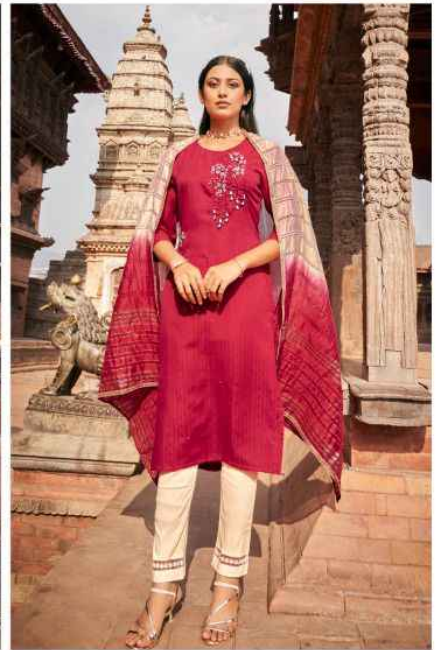

YOU | SAMARA

BE-YOU-TIFUL
By WANNA Looks

YOU
BE-YOU-TIFUL

YOU
BE-YOU-TIFUL

2104 | Attractive embroidery work with beautiful contrast color makes the outfit more attractive.

YOU
BE-YOU-TIFUL

Beautiful color with great design sequence work that makes everyone look at you. | 2105

YOU
BE-YOU-TIFUL

2101

2102

2103

2104

2105

2106

YOU
BE-YOU-TIFUL