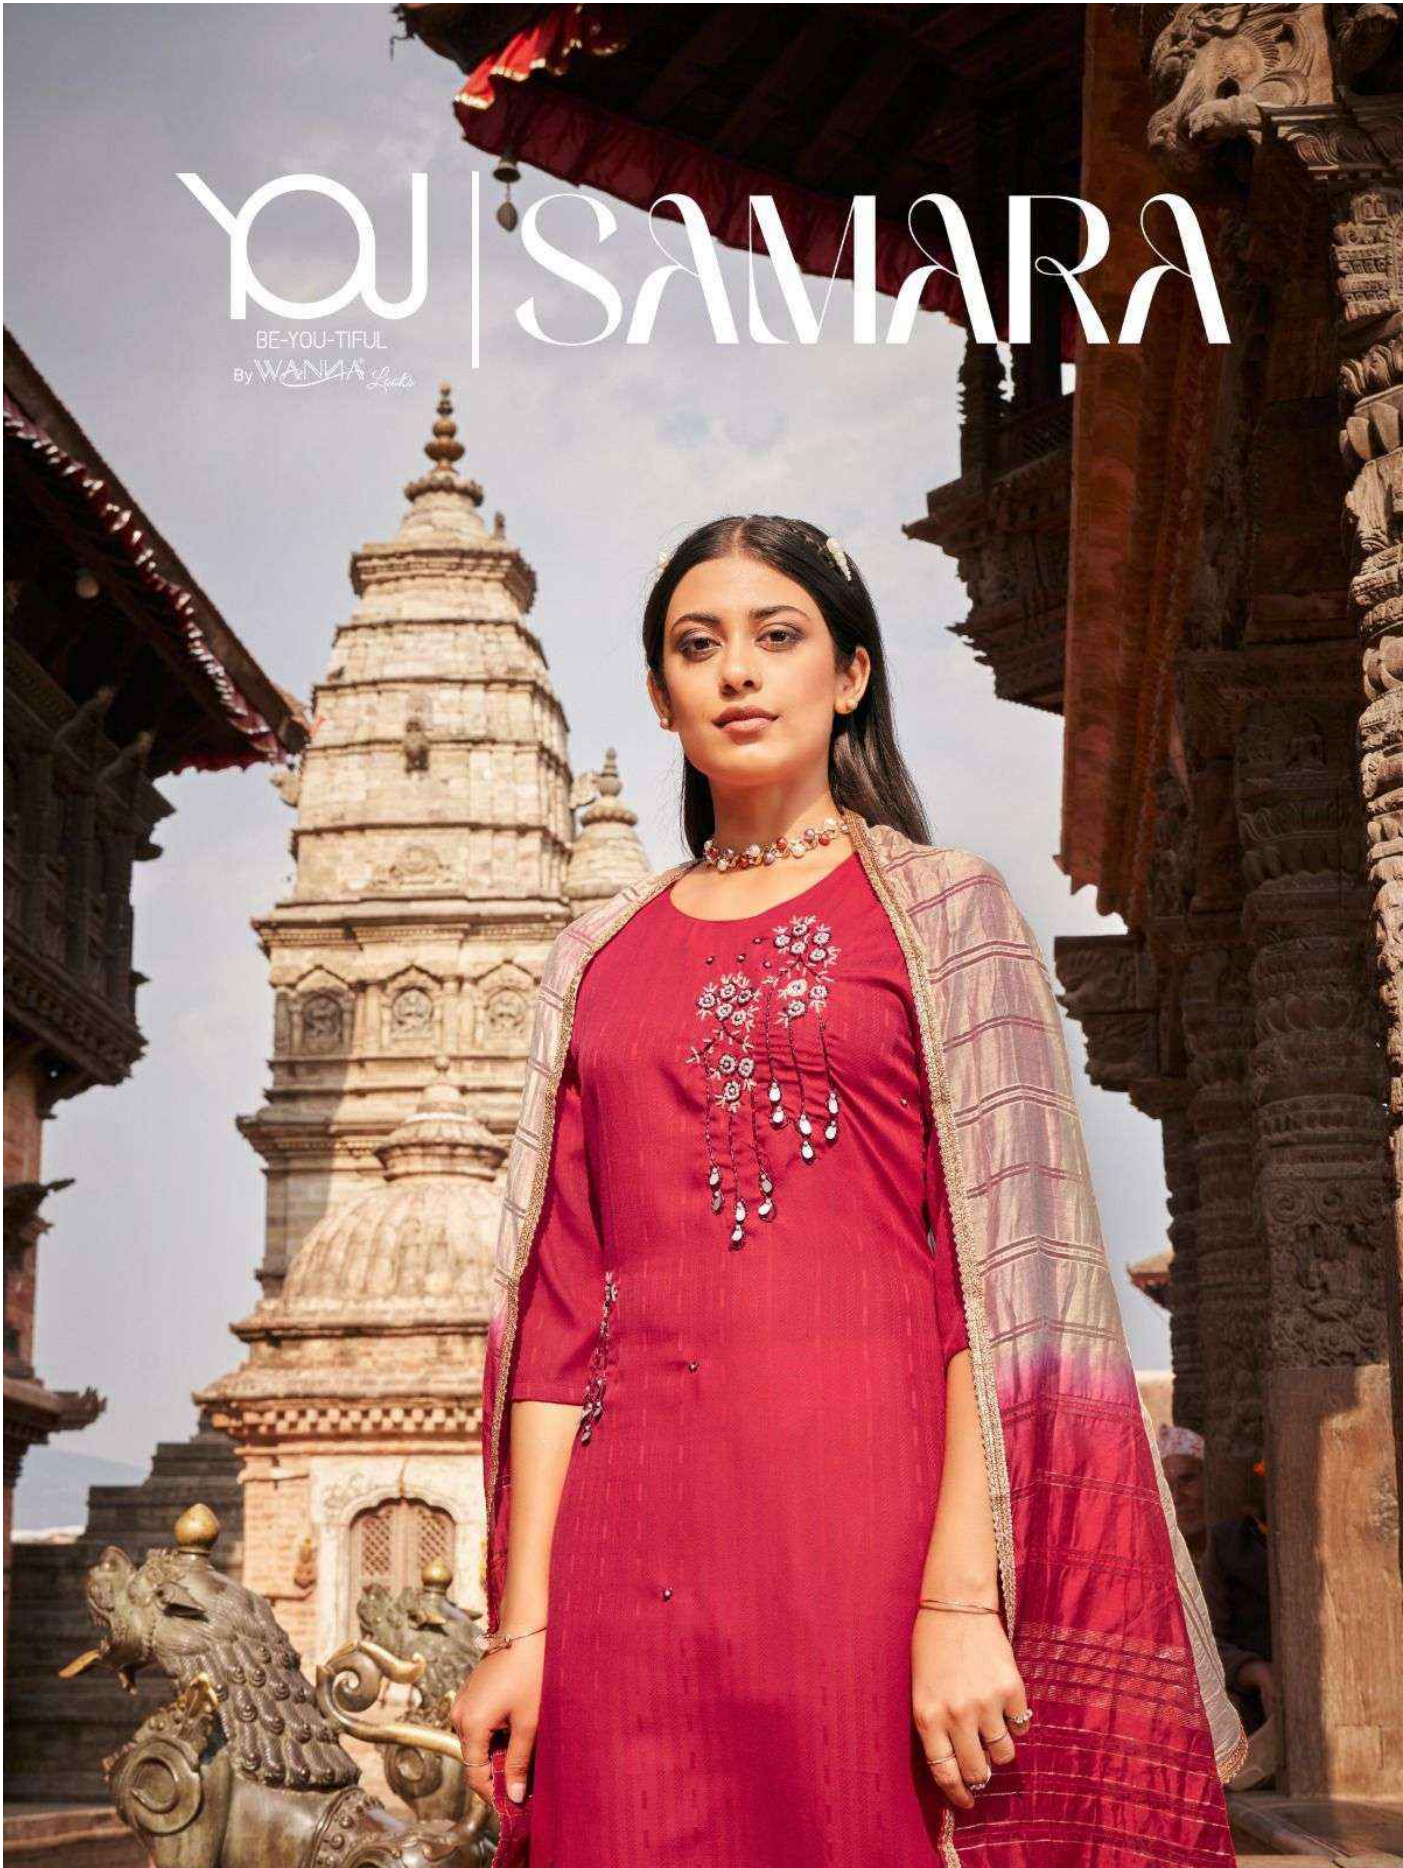

YOU | SAMARA

BE-YOU-TIFUL
By WANNA Looks

YOU
BE-YOU-TIFUL

YOU
BE-YOU-TIFUL

2104 | Attractive embroidery work with beautiful contrast color makes the outfit more attractive.

YOU
BE-YOU-TIFUL

Beautiful color with great design sequence work that makes everyone look at you. | 2105