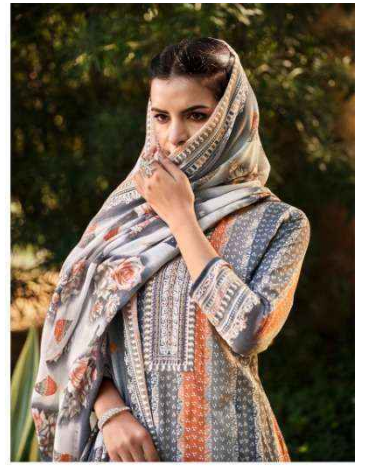

Zulfat
DESIGNER