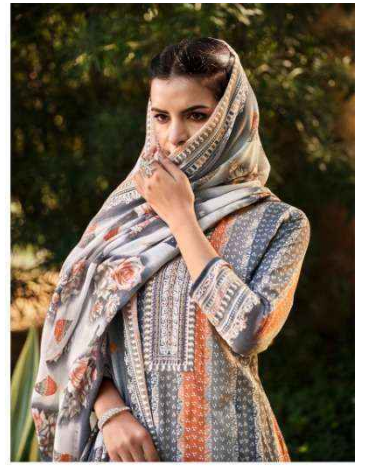

Zulfat
DESIGNERS