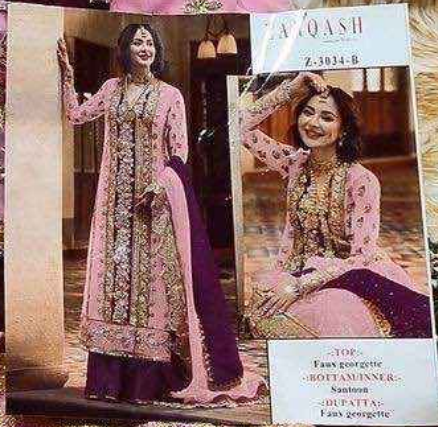

ZARQASHTM
A BRAND BY KUTAYRA

Z-3034-B

-:TOP:-
Faux georgette
-:BOTTAM/INNER:-
Santoon
-:DUPATTA:-
Faux georgette

ZARQASH
Z-3034-B

TOP: Faux georgette
BOTTOM: LINER: Satton
DUPATTA: Faux georgette

ZARQASH

A BRAND BY K.A.