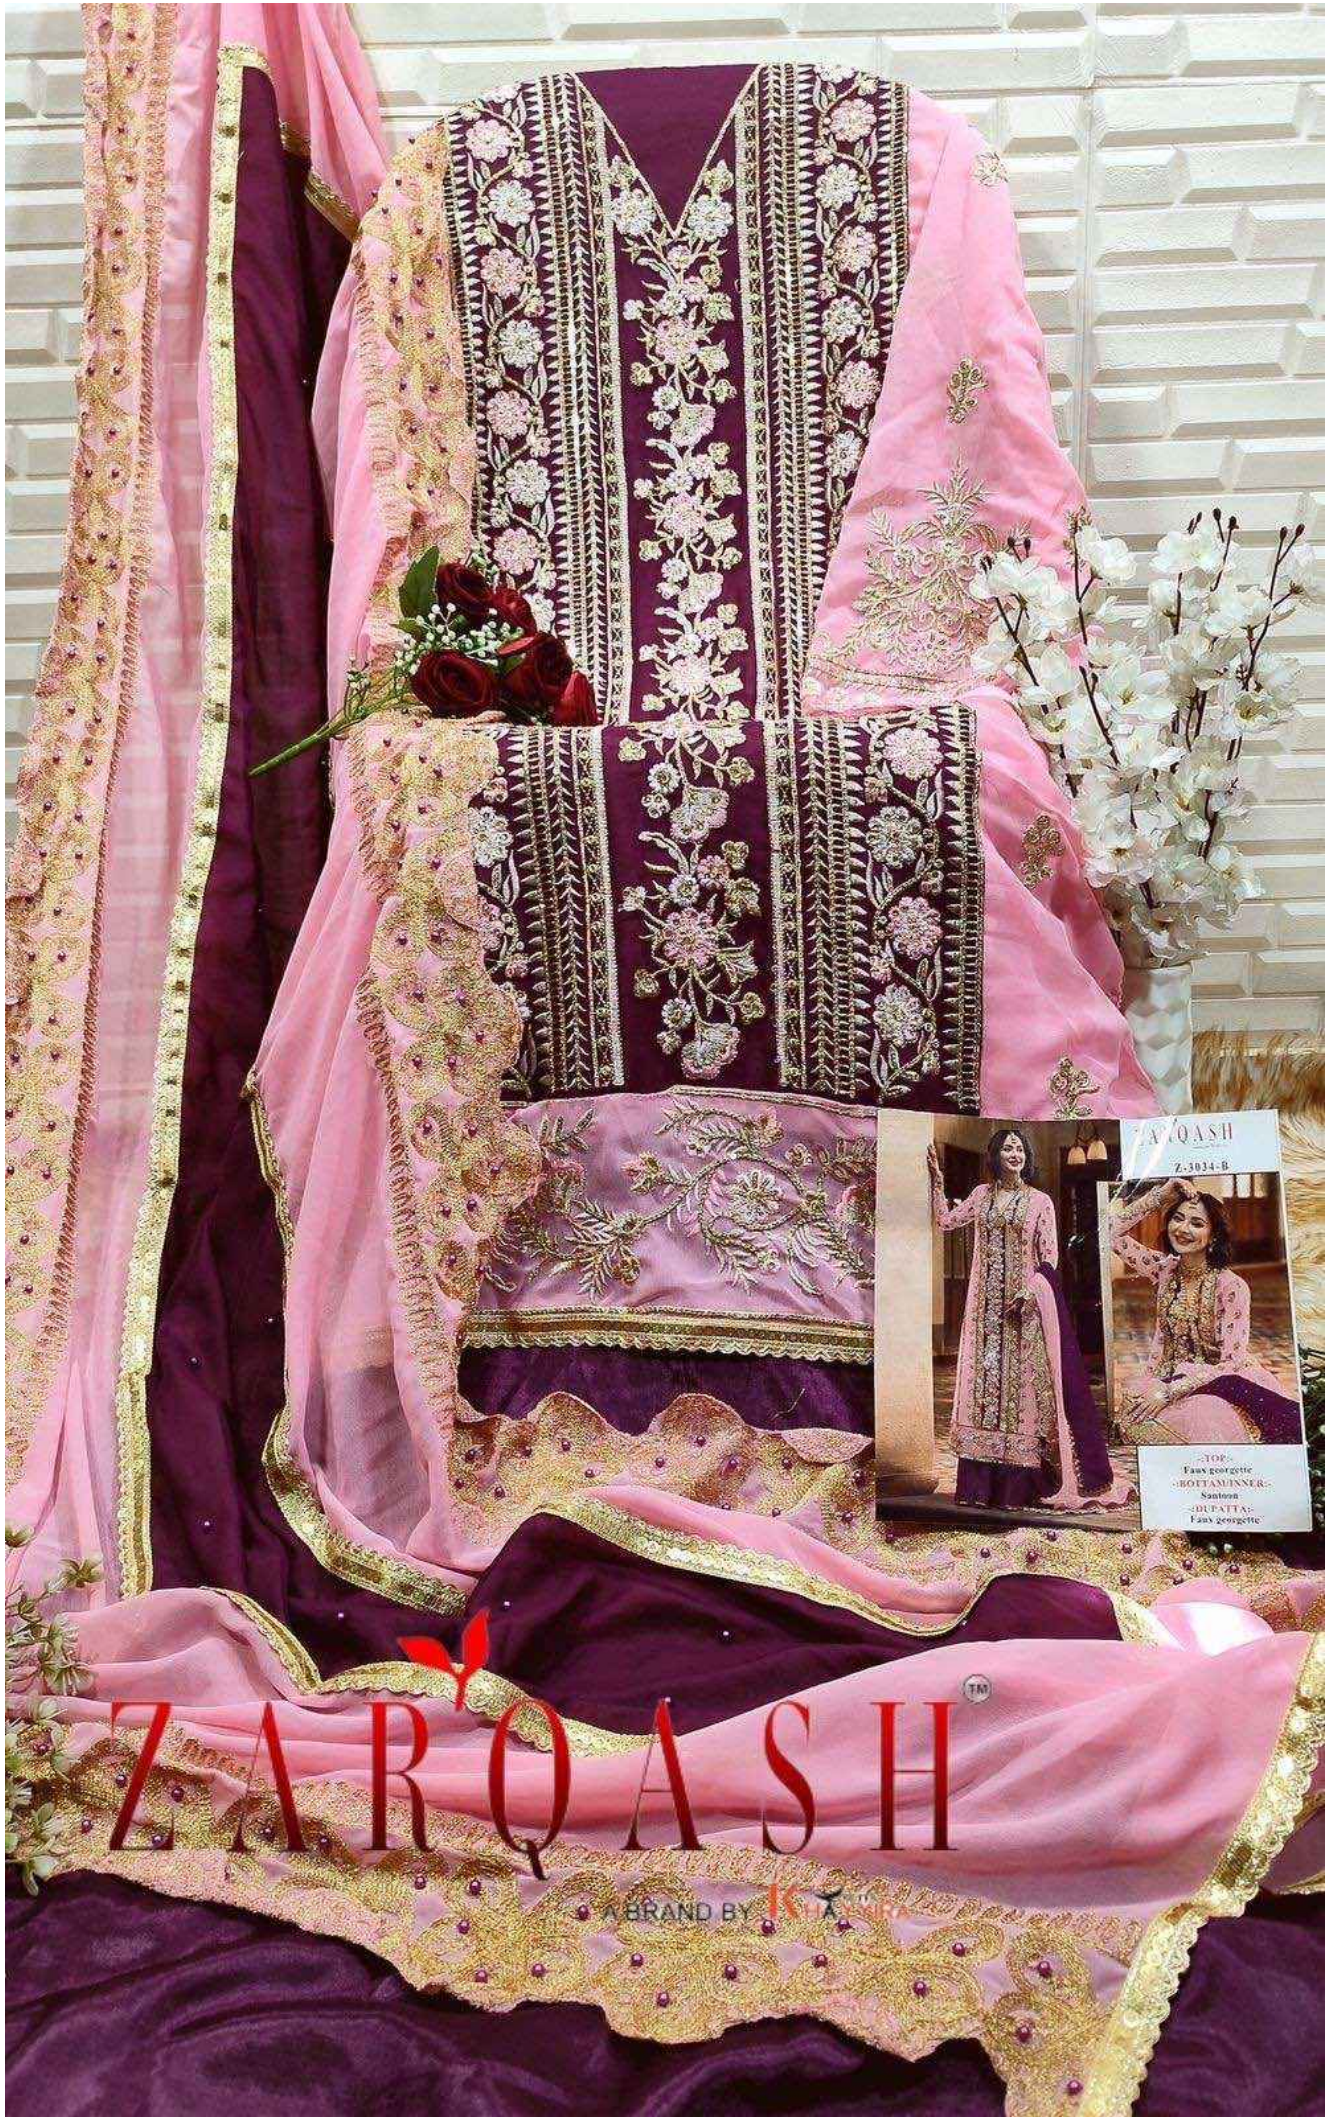

ZARQASHTM
A BRAND BY KUTAYRA

Z-3034-B

-:TOP:-
Faux georgette
-:BOTTAM/INNER:-
Santoon
-:DUPATTA:-
Faux georgette

ZARQASH
Z-3034-B

TOP: Faux georgette
BOTTOM: LINER: Satton
DUPATTA: Faux georgette

ZARQASH

A BRAND BY K.A.