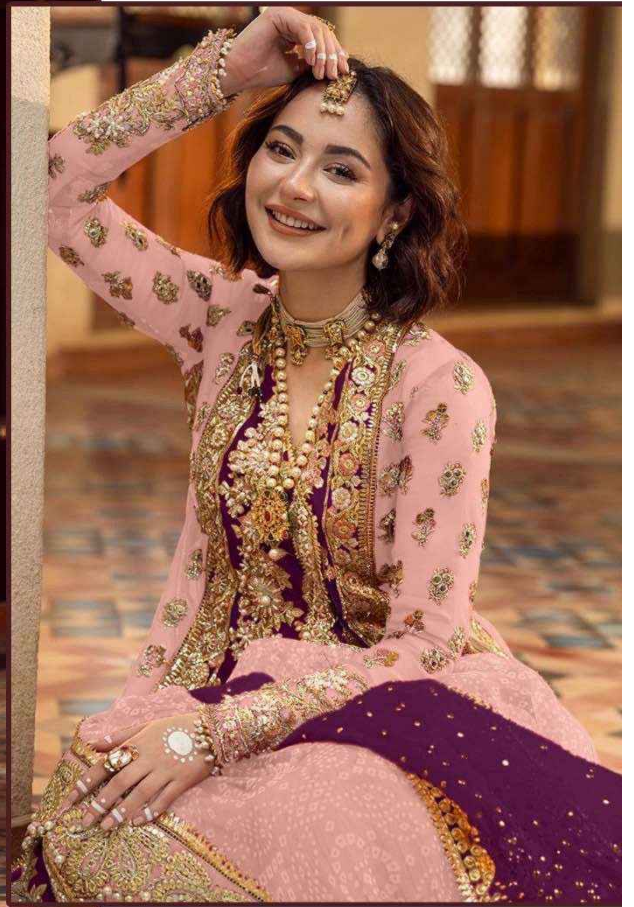

ZARQASHTM
A BRAND BY KUTAYRA

Z-3034-B

-:TOP:-
Faux georgette
-:BOTTAM/INNER:-
Santoon
-:DUPATTA:-
Faux georgette

ZARQASH
Z-3034-B

TOP: Faux georgette
BOTTOM: LINER: Santoon
DUPATTA: Faux georgette

ZARQASH

A BRAND BY K.A.