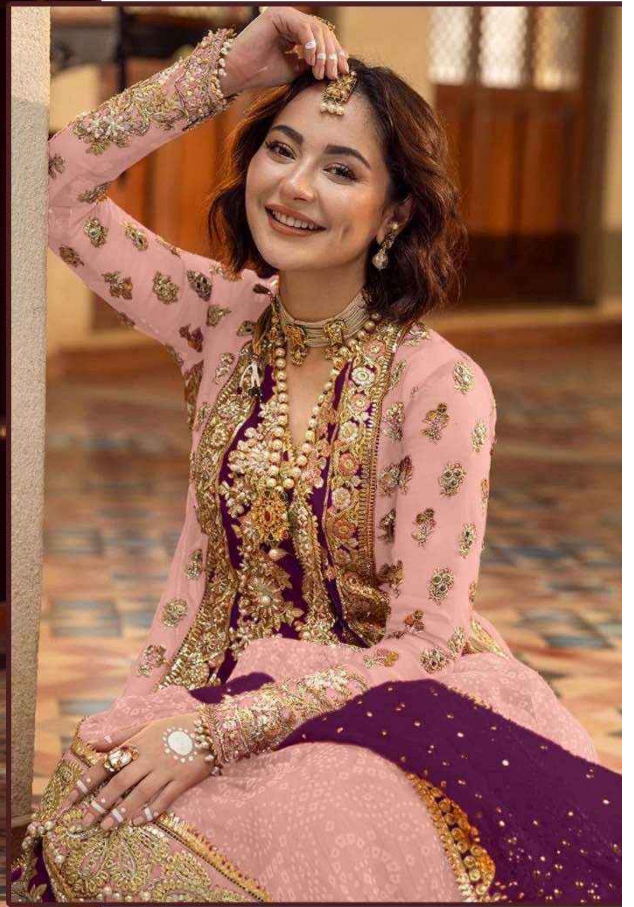

ZARQASHTM
A BRAND BY KUTAYRA

Z-3034-B

-:TOP:-
Faux georgette
-:BOTTAM/INNER:-
Santoon
-:DUPATTA:-
Faux georgette

ZARQASH
Z-3034-B

TOP: Faux georgette
BOTTOM: LINER: Satton
DUPATTA: Faux georgette

ZARQASH

A BRAND BY K.A.