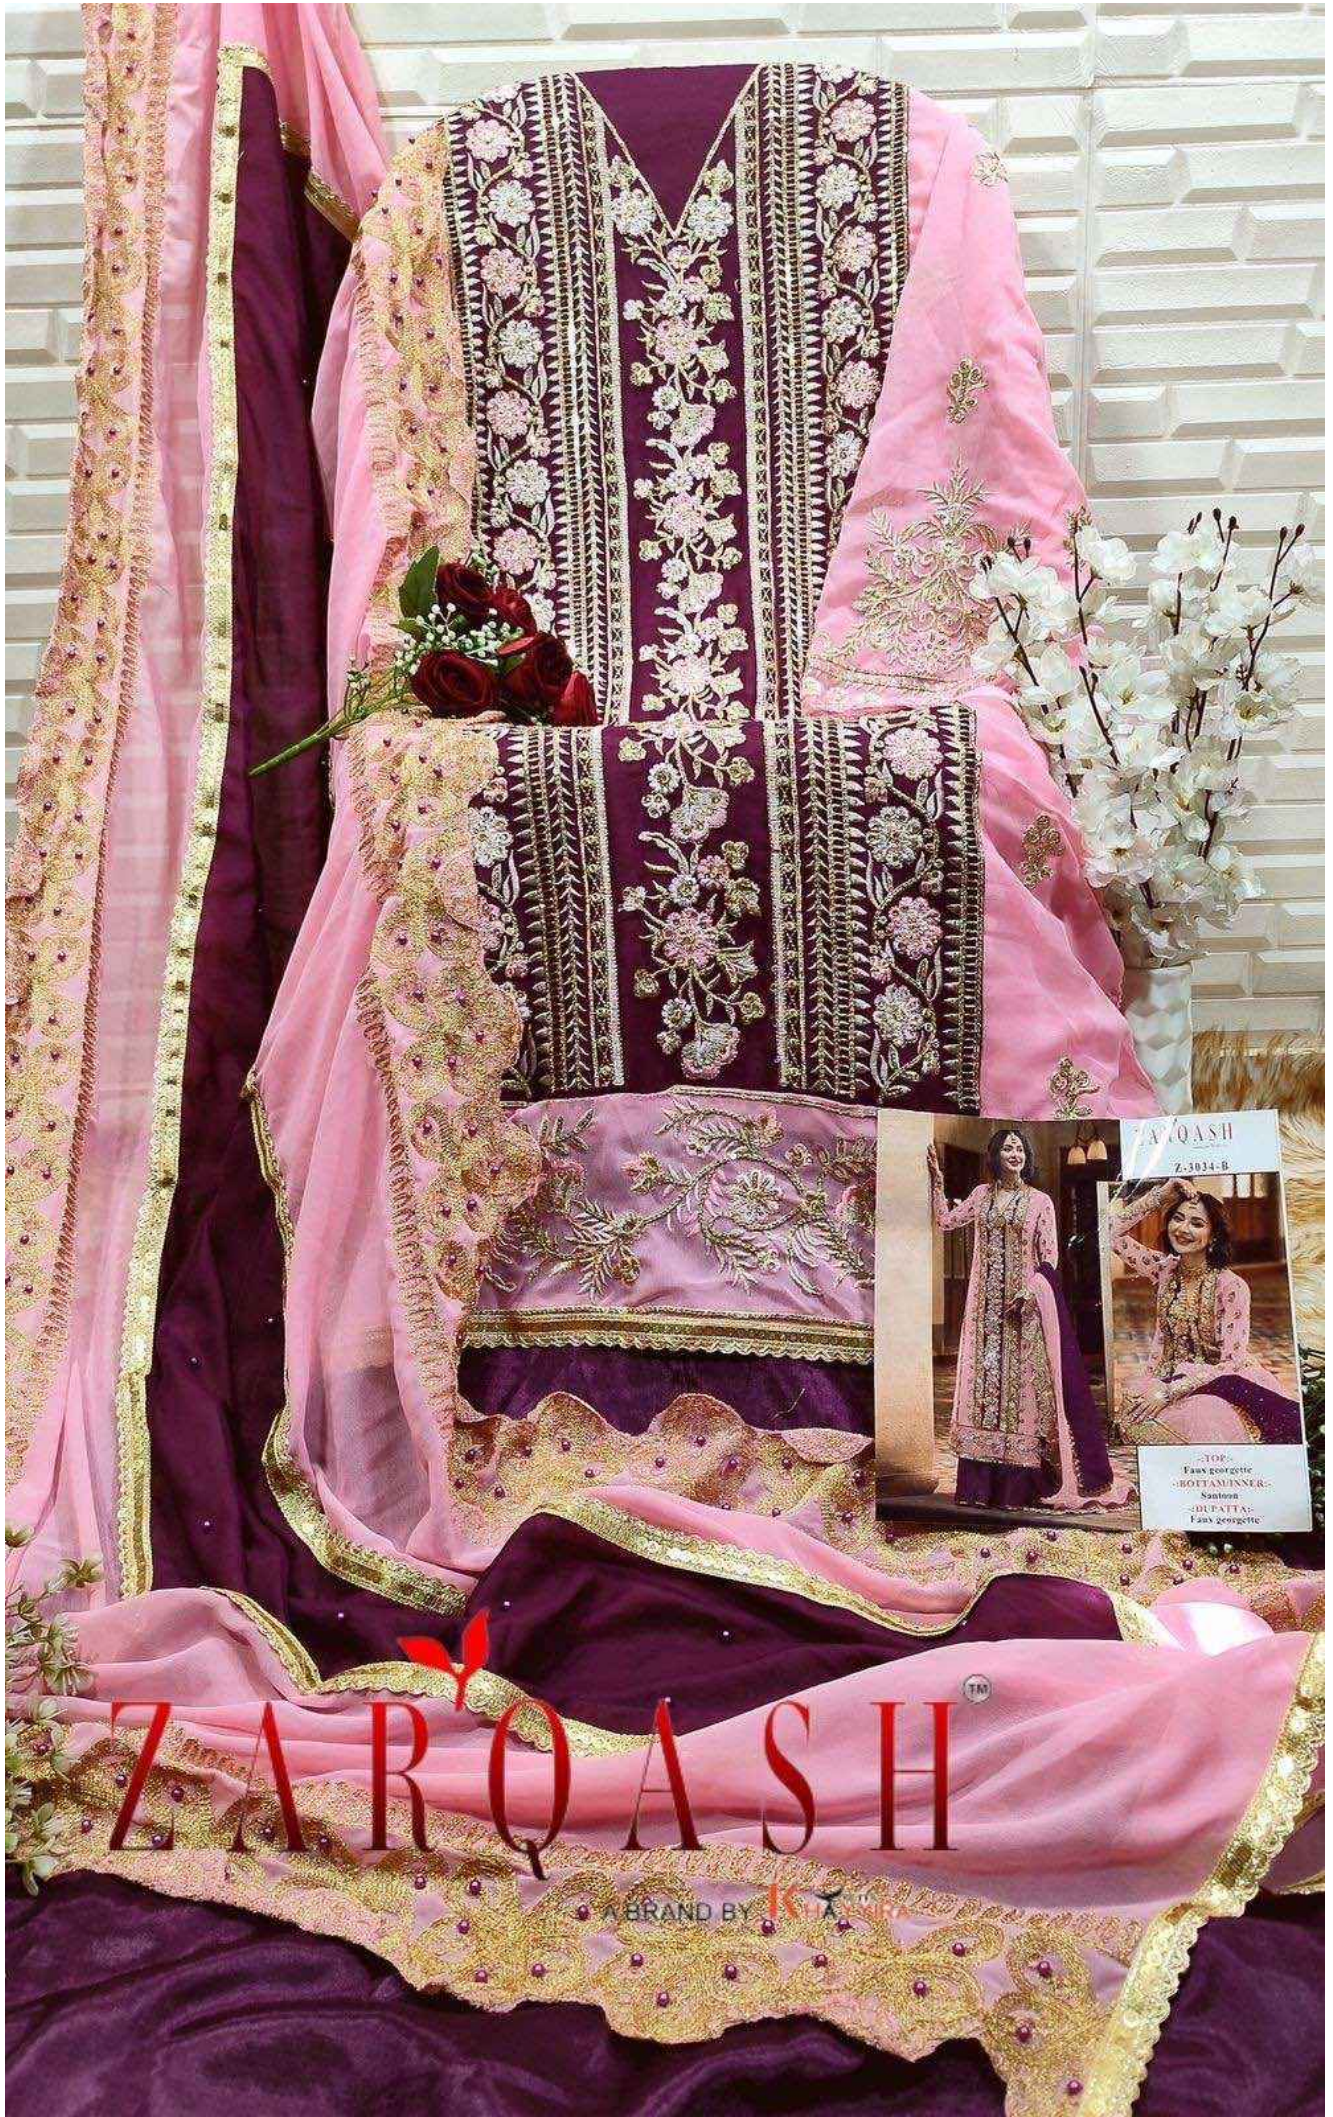

ZARQASHTM
A BRAND BY KUTAYRA

Z-3034-B

-:TOP:-
Faux georgette
-:BOTTAM/INNER:-
Santoon
-:DUPATTA:-
Faux georgette

ZARQASH
Z-3034-B

TOP: Faux georgette
BOTTOM: LINER: Santoon
DUPATTA: Faux georgette

ZARQASH

A BRAND BY K.A.