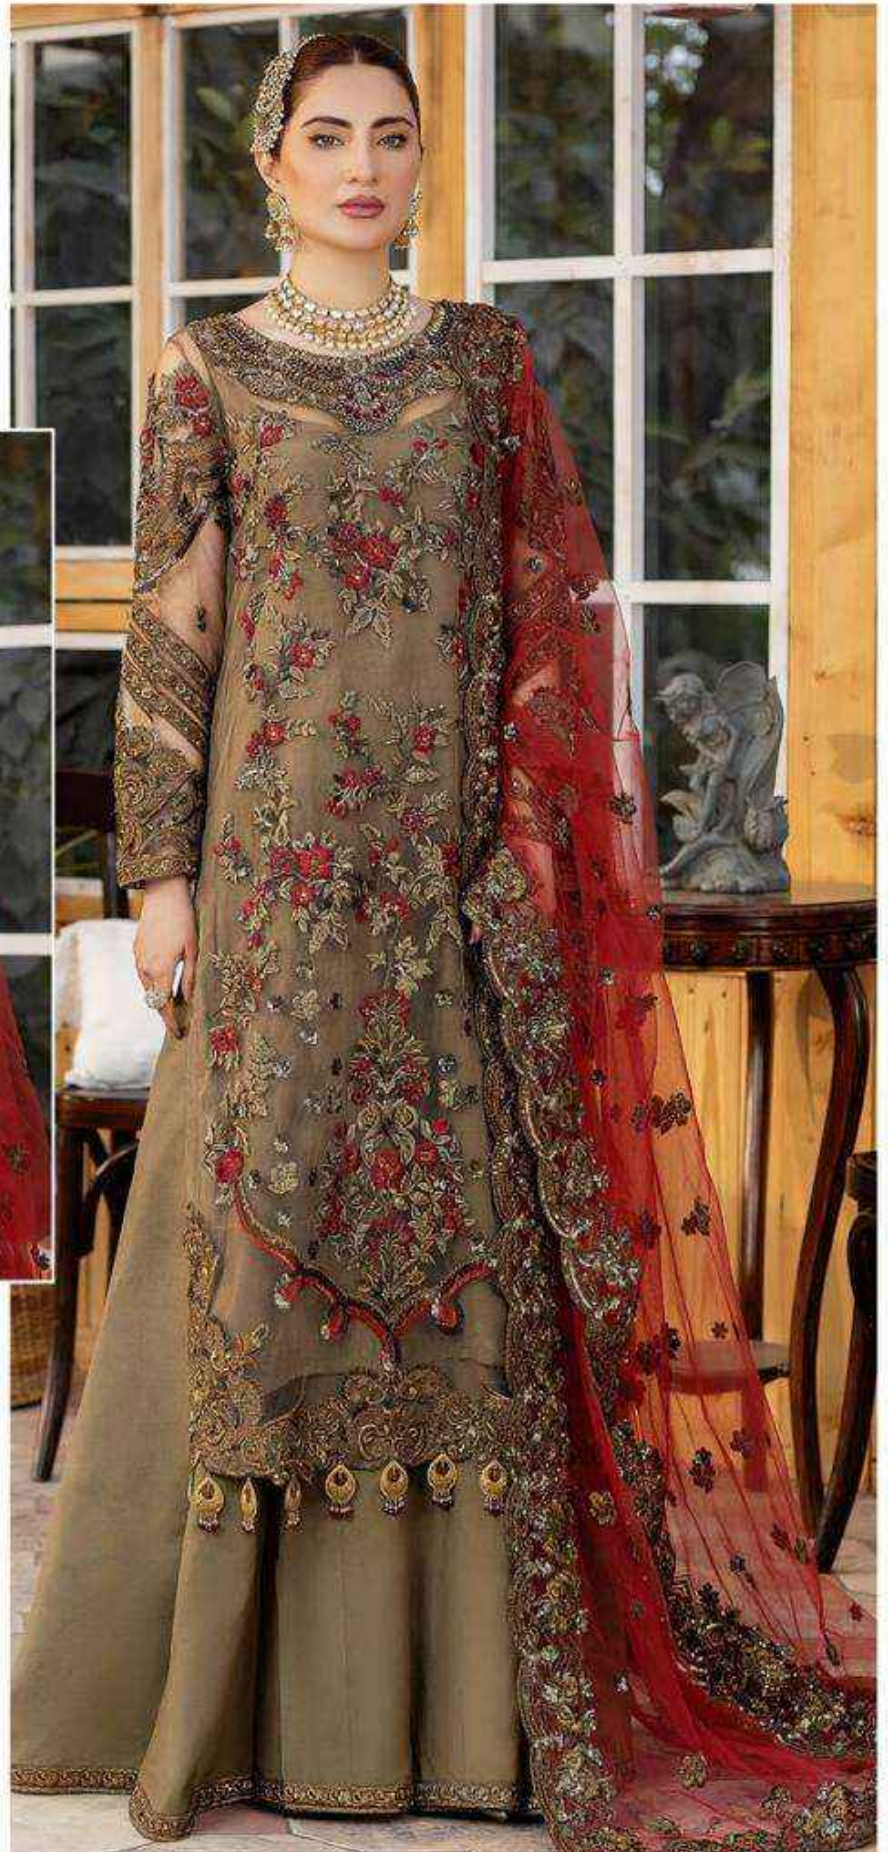

ALK[®]

AL KHUSHBU[®]

SAMAIRA
Vol-8

ALK[®]

AL KHUSHBU[®]

SAMAIRA
Vol-8

ALK D.No.4076

TOP

Fox Georgette
with Embroidery

BOTTOM-INNER

Dull Santoon

DUPATTA

Nazmin
with Embroidery

ALK[®]

AL KHUSHBU[®]

SAMAIRA
Vol-8

ALK D.No.4077

TOP

Fox Georgette
with Embroidery

BOTTOM-INNER

Dull Santoon

DUPATTA

Nazmin
with Embroidery

ALK[®]

AL KHUSHBU[®]

SAMAIRA
Vol-8

ALK D.No.4078

TOP

Fox Georgette
with Embroidery

BOTTOM-INNER

Dull Santoon

DUPATTA