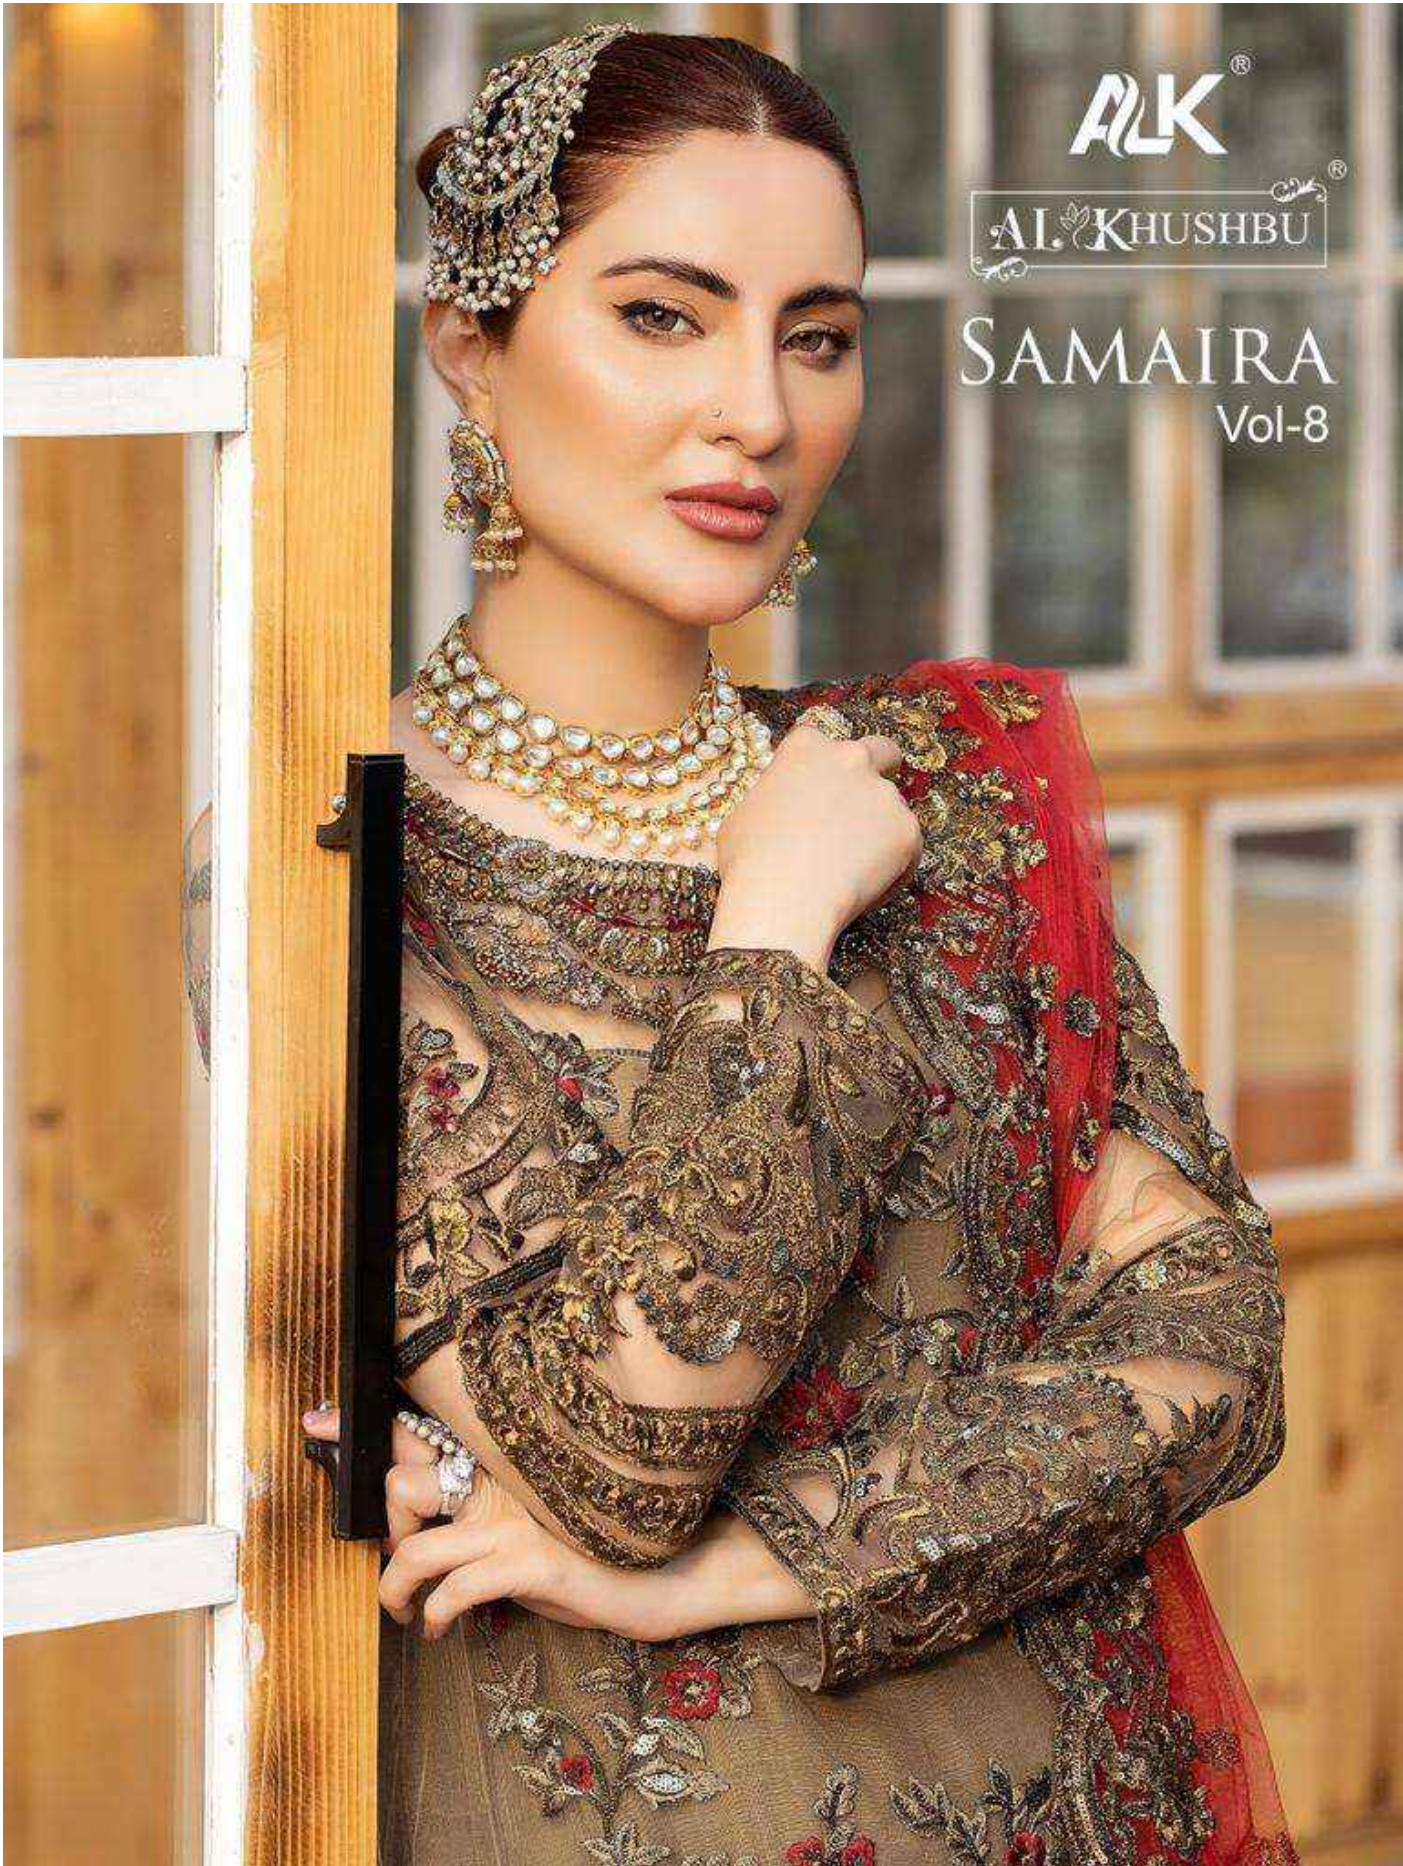

ALK[®]

AL KHUSHBU[®]

SAMAIRA
Vol-8

ALK[®]

AL KHUSHBU[®]

SAMAIRA
Vol-8

ALK D.No.4076

TOP

Fox Georgette
with Embroidery

BOTTOM-INNER

Dull Santoon

DUPATTA

Nazmin
with Embroidery

ALK[®]

AL KHUSHBU[®]

SAMAIRA
Vol-8

ALK D.No.4077

TOP

Fox Georgette
with Embroidery

BOTTOM-INNER

Dull Santoon

DUPATTA

Nazmin
with Embroidery

ALK[®]

AL KHUSHBU[®]

SAMAIRA
Vol-8

ALK D.No.4078

TOP

Fox Georgette
with Embroidery

BOTTOM-INNER

Dull Santoon

DUPATTA