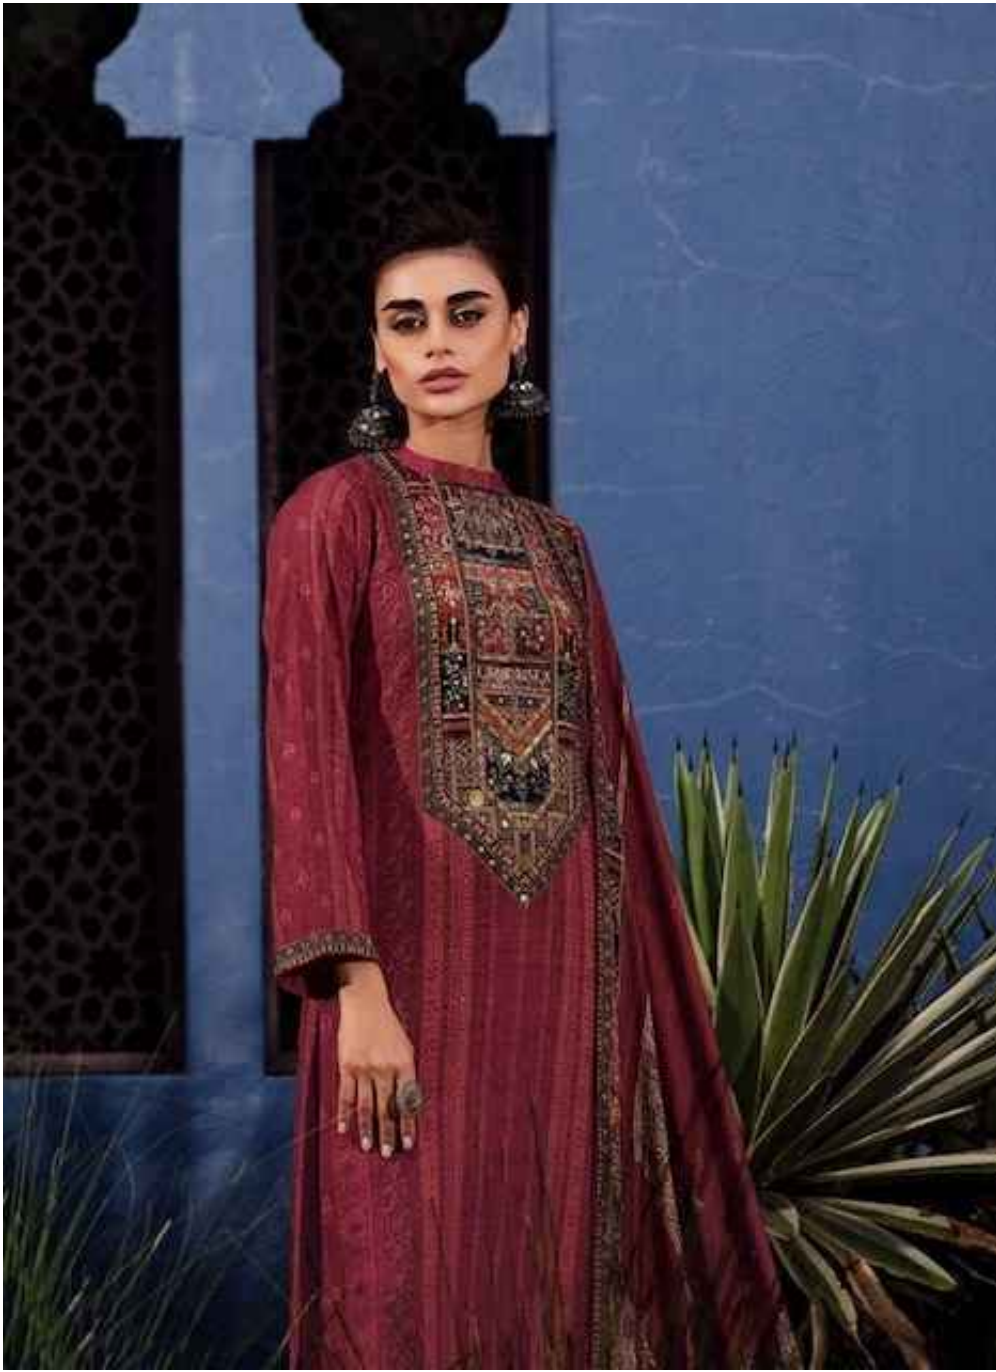

KILLIM

KILLIM

KM-01

KM-02

KM-05

KM-06

KM-03

KM-04

KILLIM

**THE CURATOR**  
SHAWL  
100% CASHMERE  
MADE IN AFGHANISTAN  
WE ALWAYS ARRIVE IN QUALITY