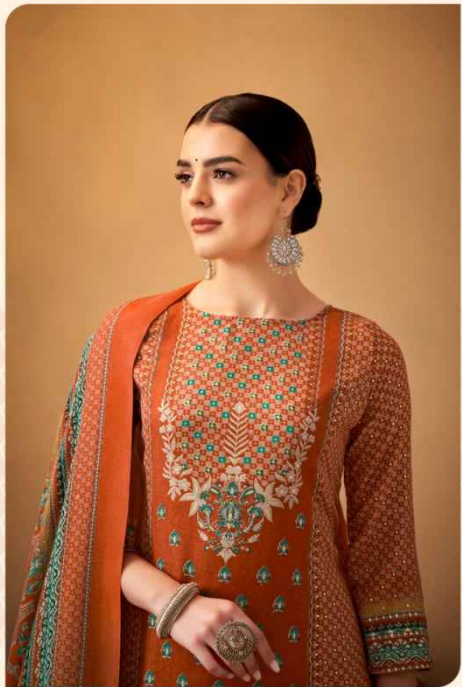

Wonderful outfits

H-1421-007