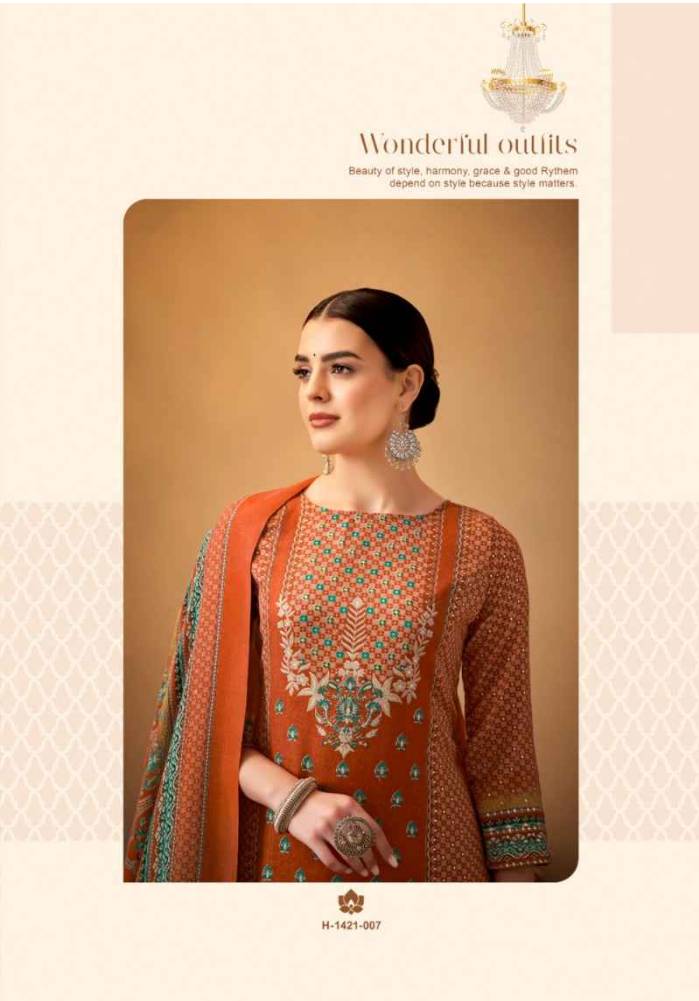

Wonderful outfits

H-1421-007