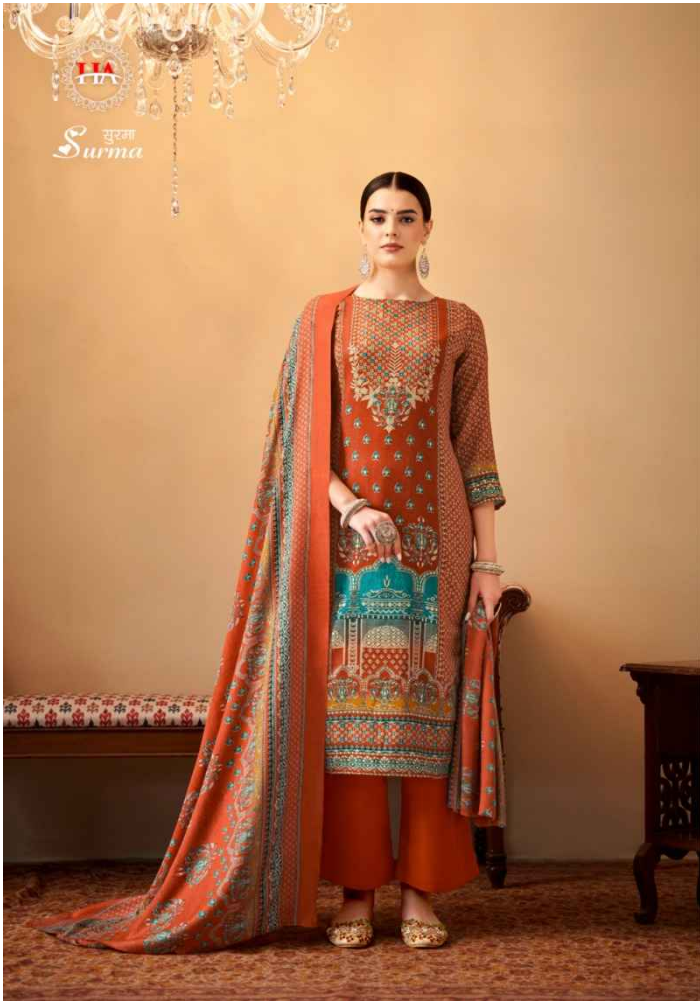

सुरमा
Surma