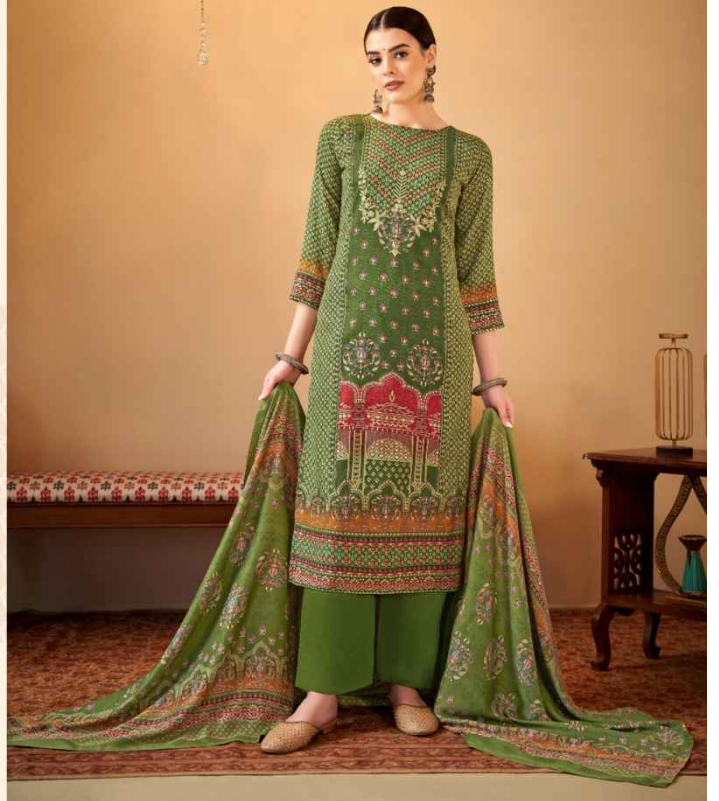

Harshit
Fashion Hub

सुरमा
Surma

Extreme Beauty

Our elegant collection and fashion Patterns. Define true quintessence In women

H-1421-001

सुरमा
Surma

Admire of Beauty

A gorgeous dress with contemporary design would add freshness and stunning glamour to her look.

H-1421-005

सुरमा
Surma

सुरमा
Surma

Wonderful outfits

Beauty of style, harmony, grace & good Rythem
depend on style because style matters.

H-1421-007

Feminine Beauty

Every Colour says your mood and Reflects your personality. So we create all the shades for enhance your Beauty.