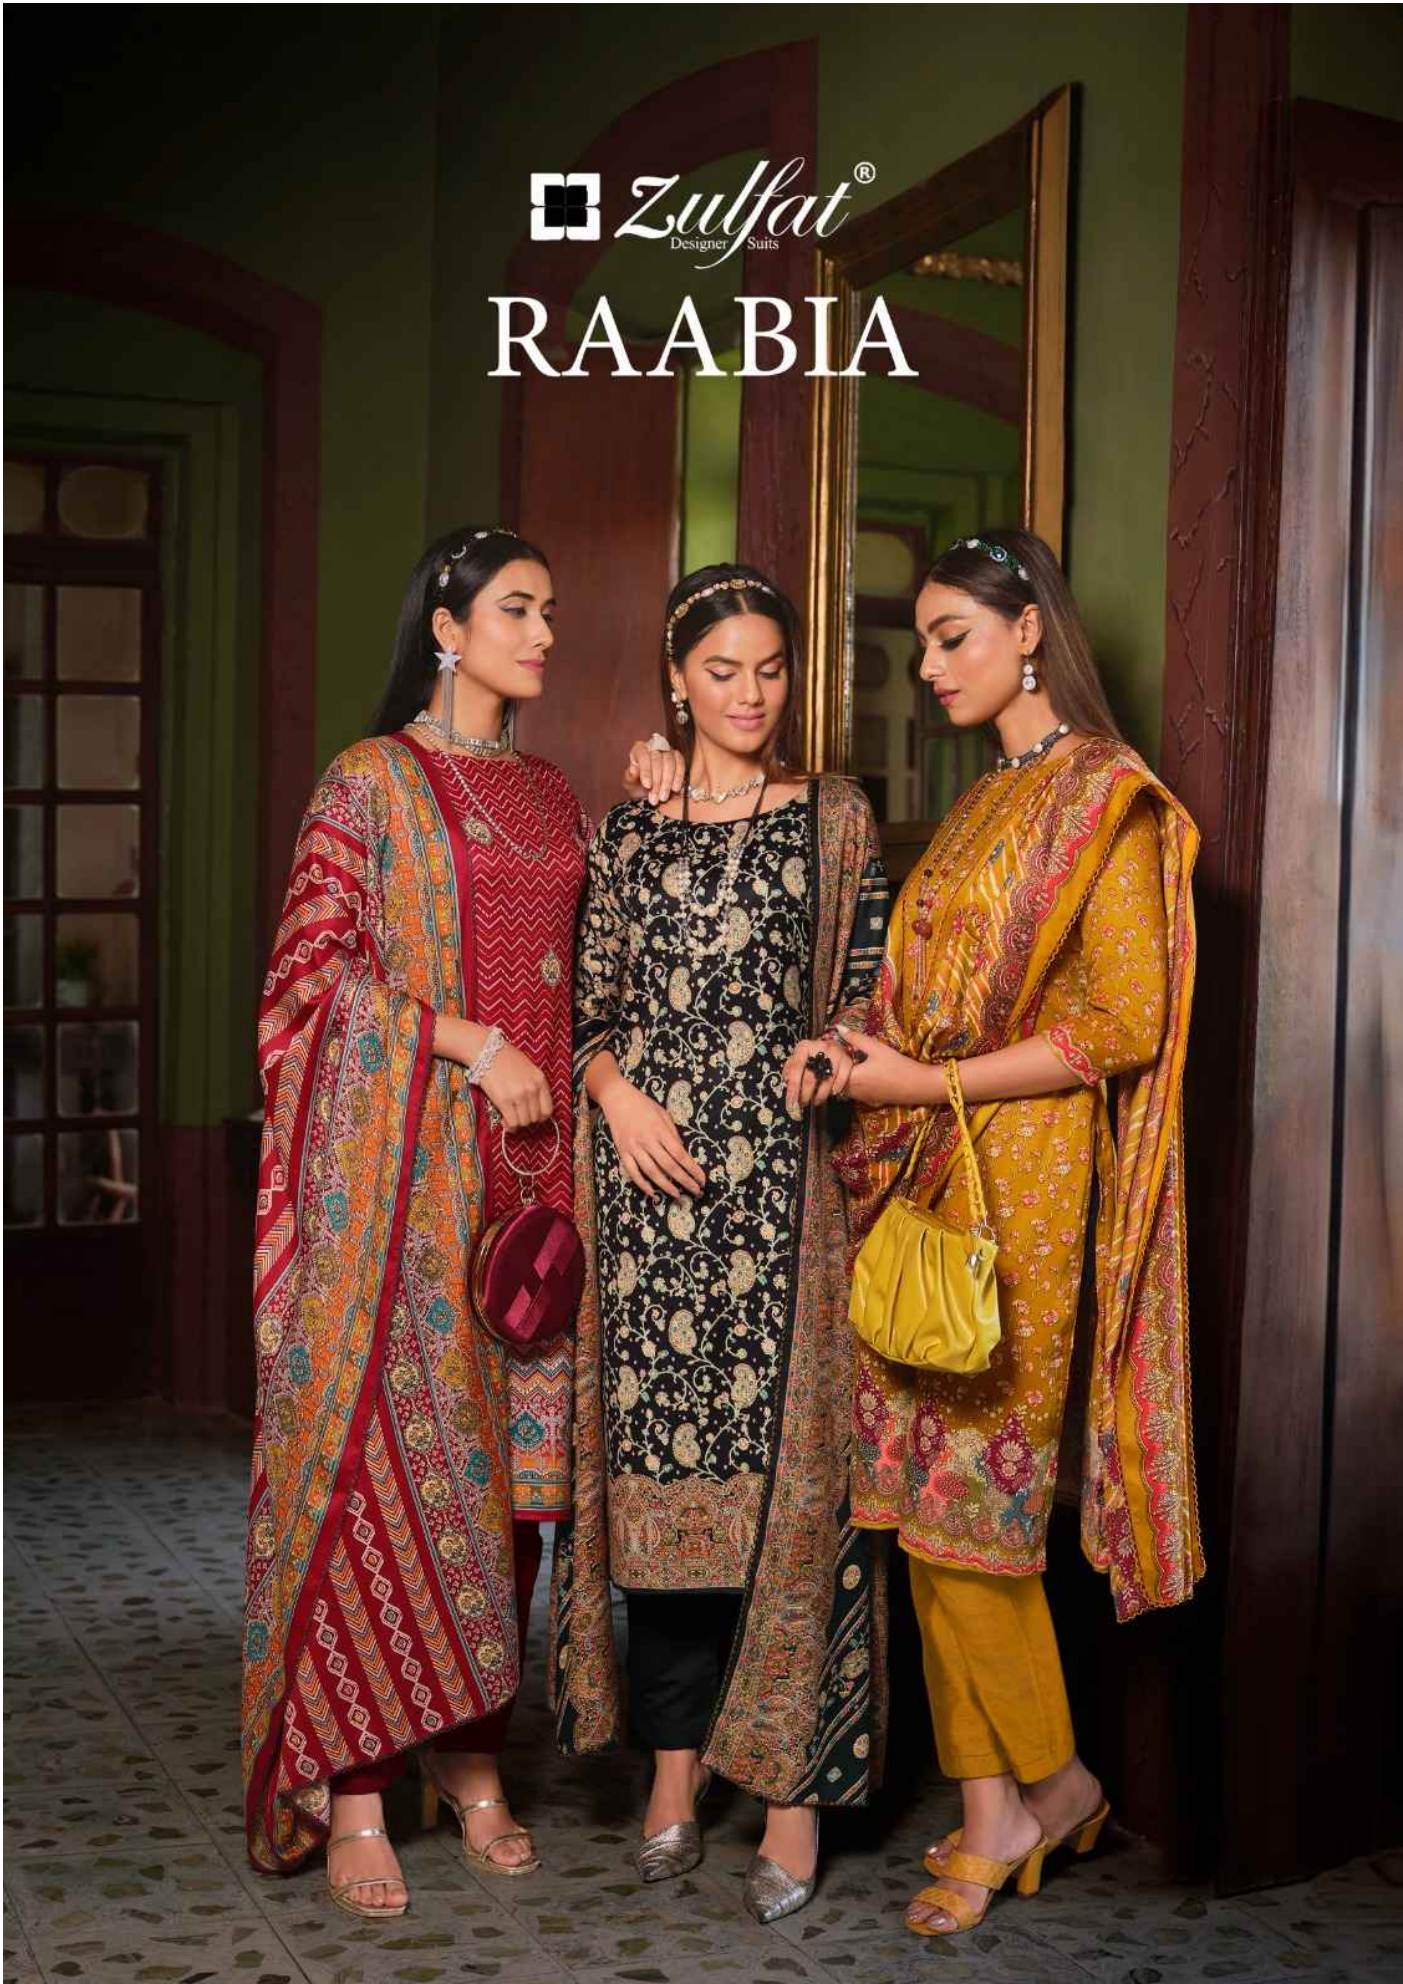

Zulfat®
Designer Suits

RAABIA