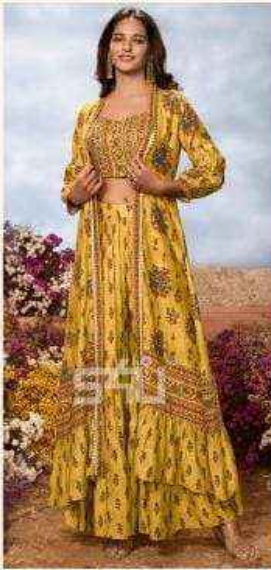

# Kyaarii

SHU<sup>®</sup>  
by  
SHIVALI

Kyaaarii

SHIVANI  
KY-01  
*Sparkle your mood*

S4U<sup>®</sup>  
SHIVALI  
KY-02

*Purity to admire and adore.*

KY-01

KY-02