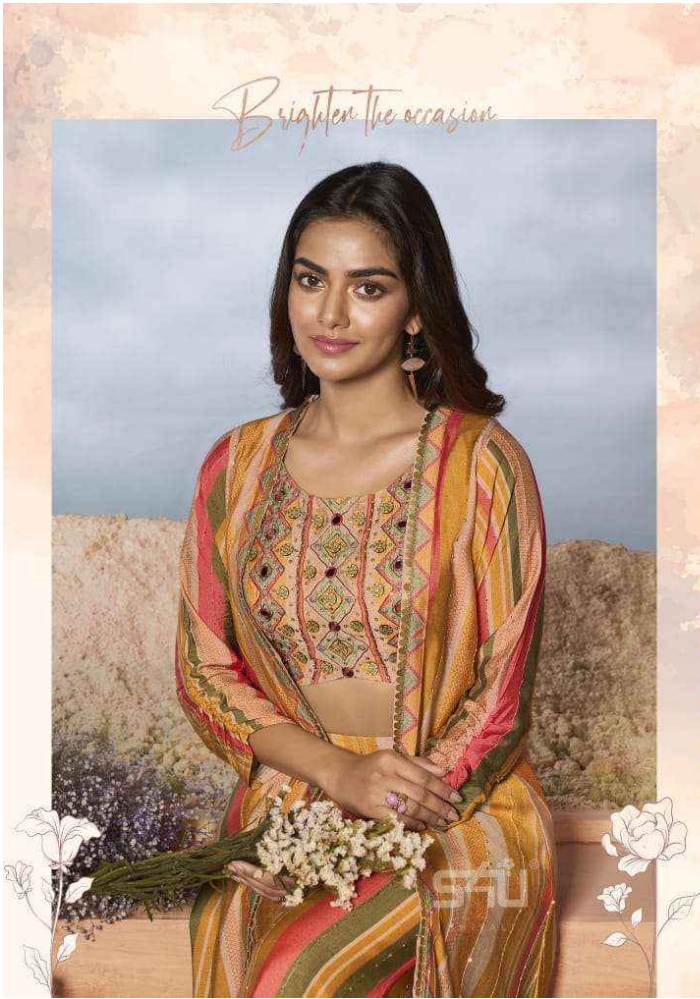

# Kyaarii

SHU<sup>®</sup>  
by  
SHIVALI

Kyaaarii

SHIVANI  
KY-01  
*Sparkle your mood*

S4U<sup>®</sup>  
SHIVALI  
KY-02

*Purity to admire and adore.*

KY-01

KY-02