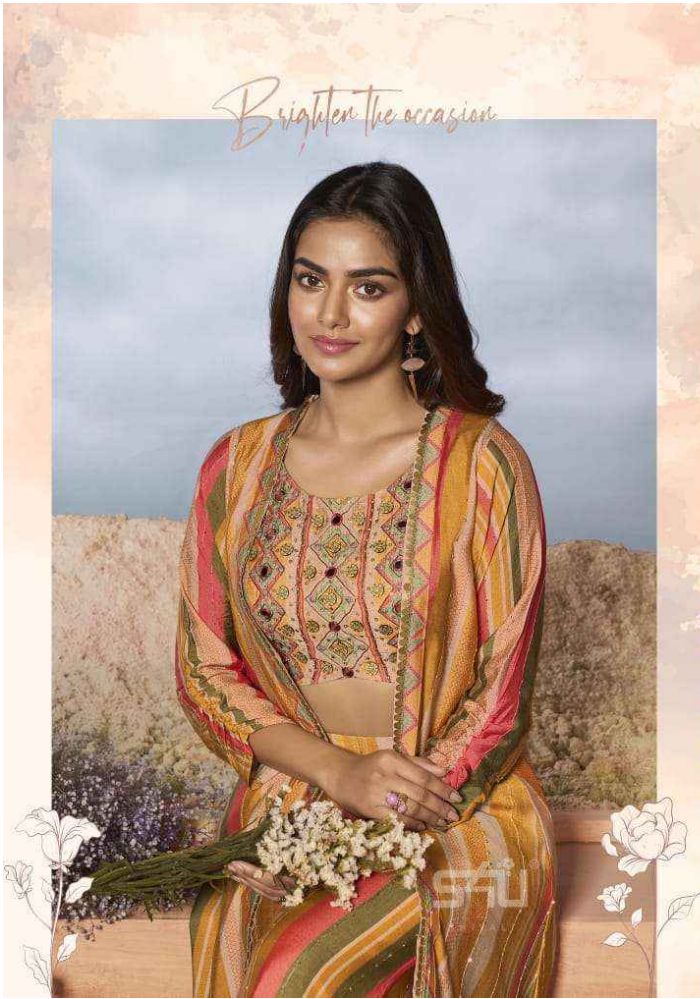

SHU[®]
by
SHIVALI

Kyaarii

SHU[®]
by
SHIVALI

Kyaarii

SHIVANI
KY-01
Sparkle your mood

S4U[®]
SHIVALI
KY-02

Purity to admire and adore.

KY-01