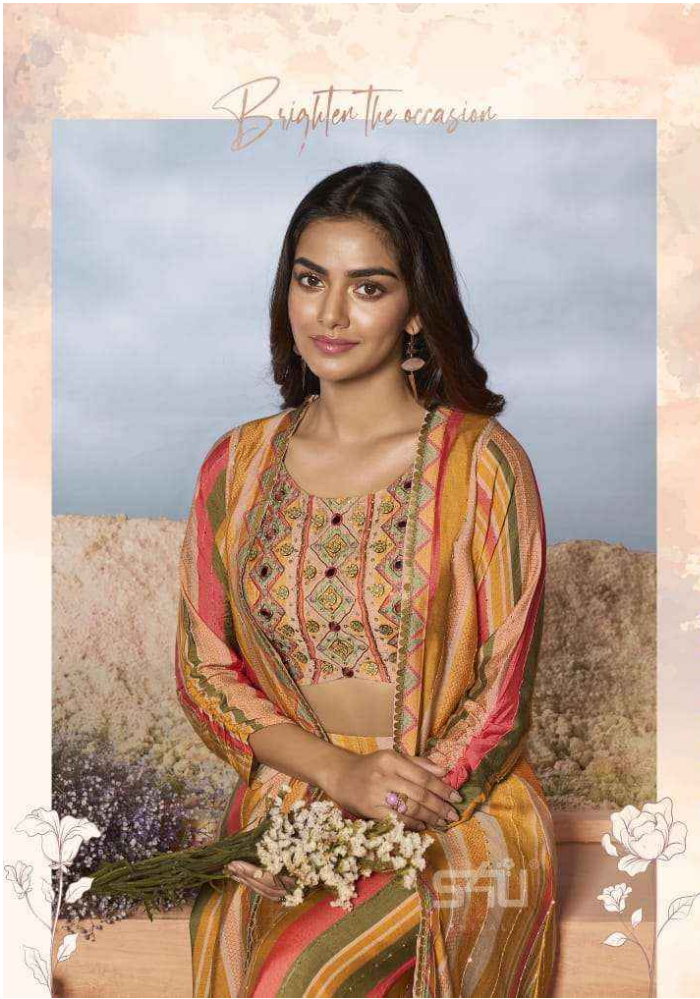

SHU[®]
by
SHIVALI

Kyaarii

SHU[®]
by
SHIVALI

Kyaaarii

S4U
SHIVAJI
KY-01
Sparkle your mood

S4U[®]
SHIVALI
KY-02

Purity to admire and adore.

KY-01