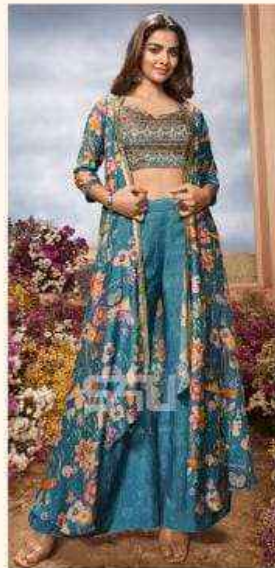

KY-04

S4U®
by
SHIVALI

Kyaarii

/Shivalifashion/ /s4u_by_shivali/ /S4ubyShivaliAhmedabad /c/s4ubyShivali www.s4ubyshivali.com

For Feedback & inquiry mail us at: s4ubyshivali@gmail.com