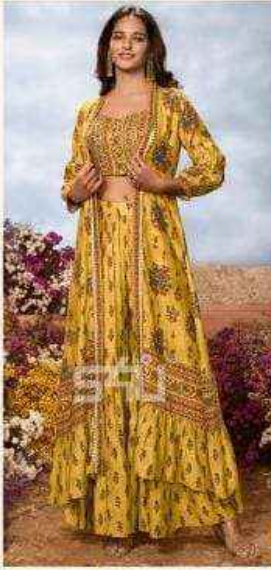

SHU[®]
by
SHIVALI

Kyaarii

SHU[®]
by
SHIVALI

Kyaarii

SHIVANI
KY-01
Sparkle your mood

S4U[®]
SHIVALI
KY-02

Purity to admire and adore.

KY-01