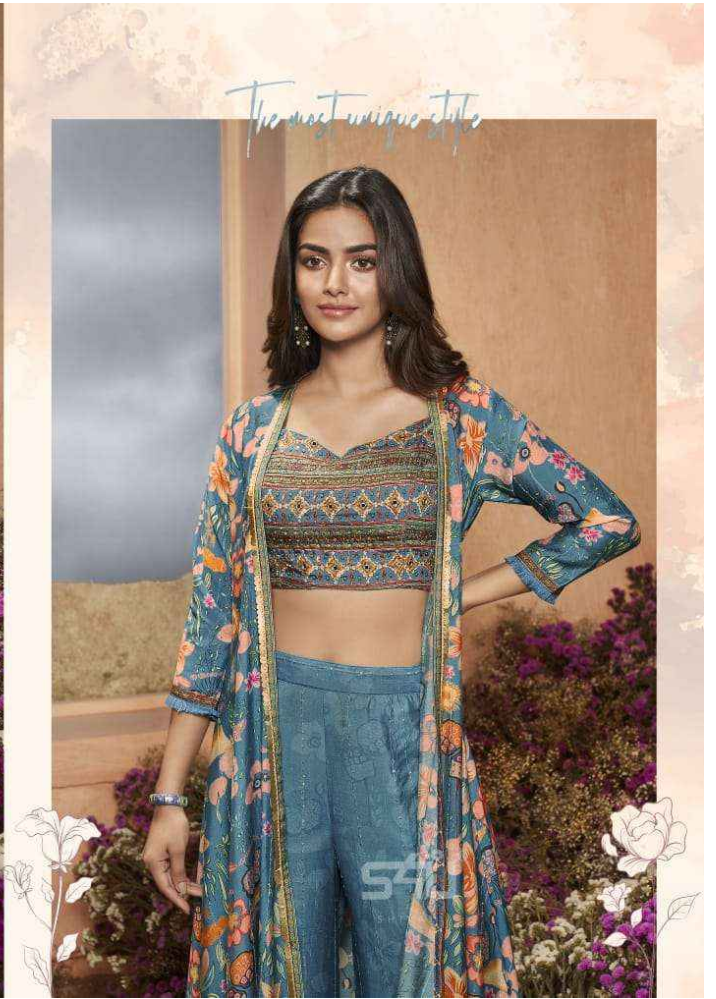

SHU[®]
by
SHIVALI

Kyaarii

SHU[®]
by
SHIVALI

Kyaarii

SHIVANI
KY-01
Sparkle your mood

S4U[®]
SHIVALI
KY-02

Purity to admire and adore.

KY-01