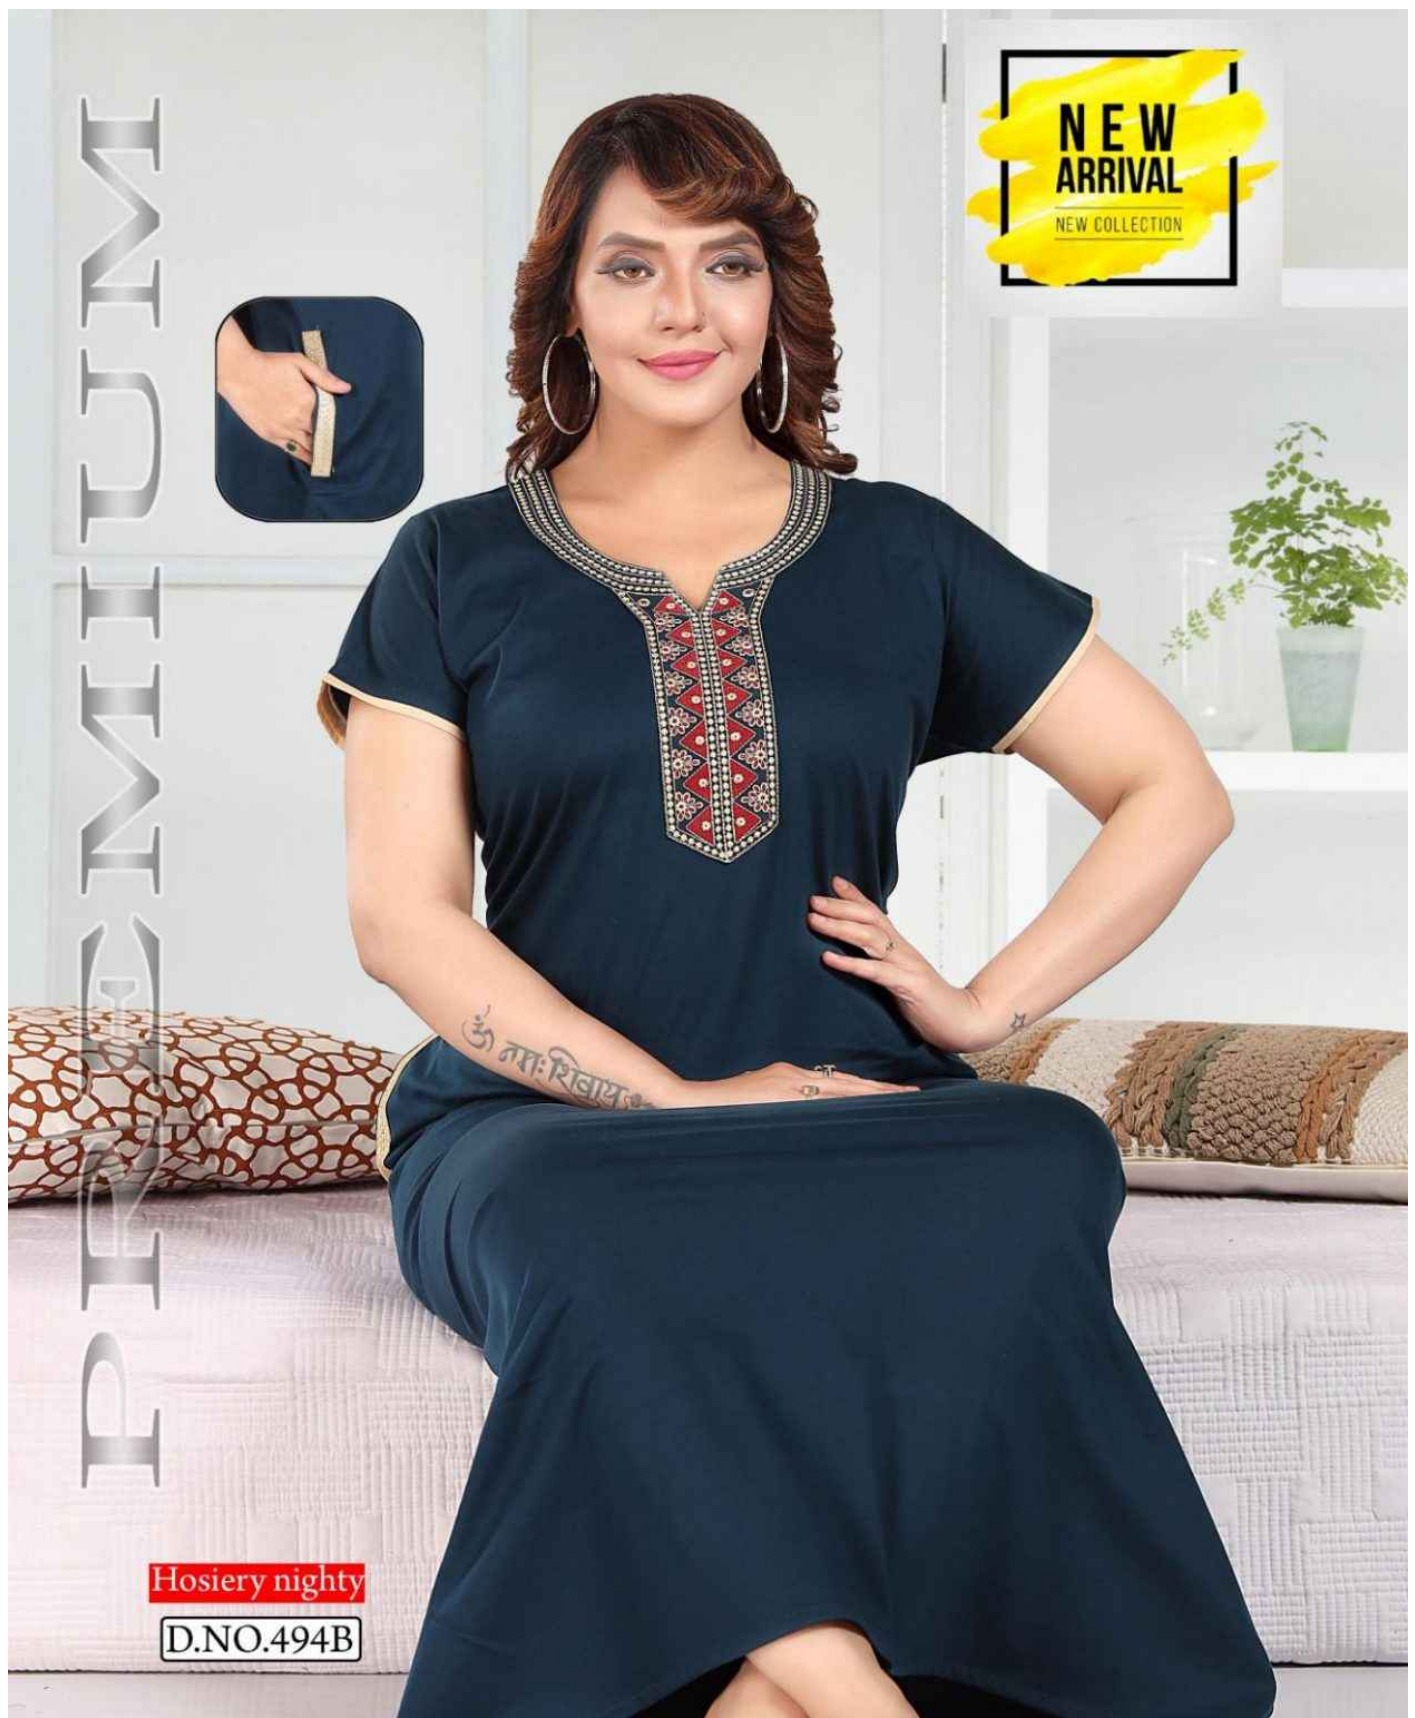

**NEW
ARRIVAL**
NEW COLLECTION

PREMIUM

Hosiery nighty

D.NO.494B