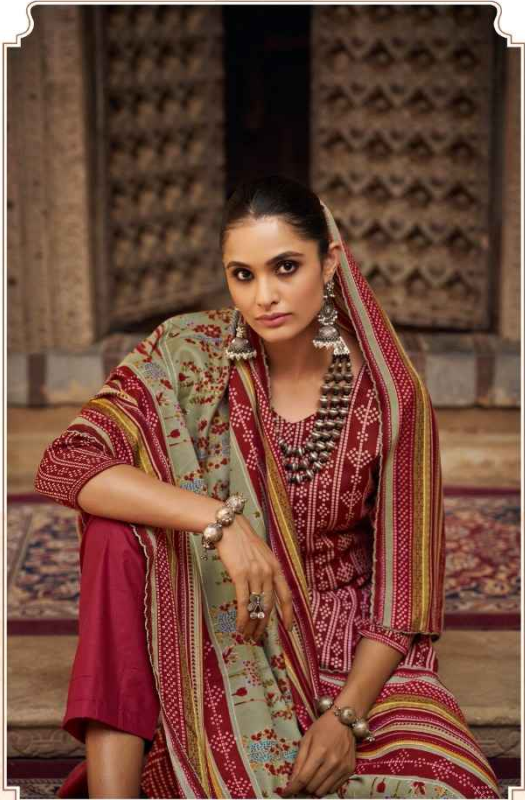

Sumyra[®]
PREPARED COLLECTION

BANDHEJ

Sumyra[®]
PREPARED COLLECTION

BANDHEJ

Radhika[®]
FASHION

ELEGANCE

WOMAN BEAUTY WITH TRADITIONAL AND FINEST QUALITY.

▪ 74001 ▪

Radhika[®]
FASHION

DESIGN

When design meets innovation, it creates wonders.

▪ 74003 ▪

Radhika®
FASHION

BEAUTY

Beauty with traditional and trendy design

▪ 74002 ▪

Radhika[®]
FASHION

CREAT FASHION

create fashion and create combination of colors and design

▪ 74004 ▪

Radhika[®]
FASHION

TOUCH

Best combinations must have create color pattern & glamorous touch.

GLAMOUR